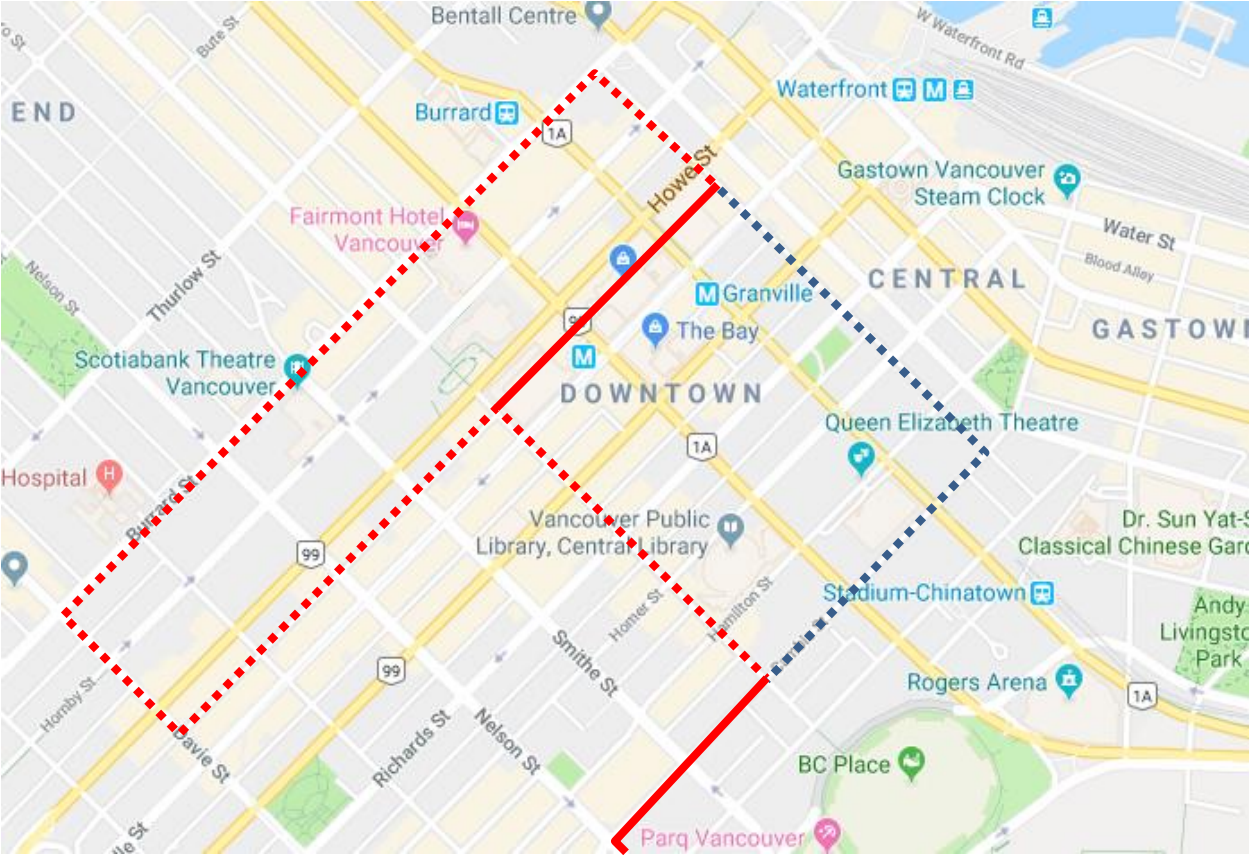

# Remembrance Day Detour Map

**17 Oak:** Regular route to Granville & Pender then via Pender, Burrard, Davie, Seymour, Robson, Cambie then regular route.

Regular route	
Portion missed	
Detour portion	