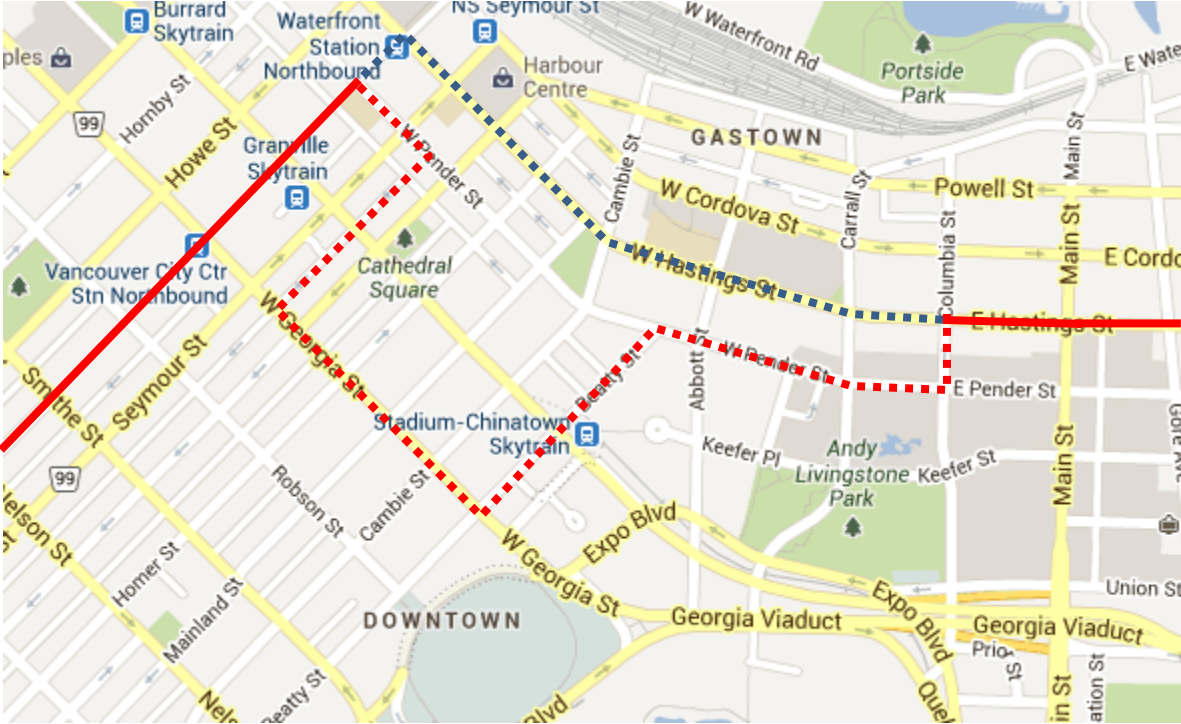

Remembrance Day Detour Map

16 29 Ave Station: Regular route to Granville & Pender, then Pender, Richards, Georgia, Beatty, Pender, Columbia, Hastings, regular route

Regular route	
Portion missed	
Detour portion	