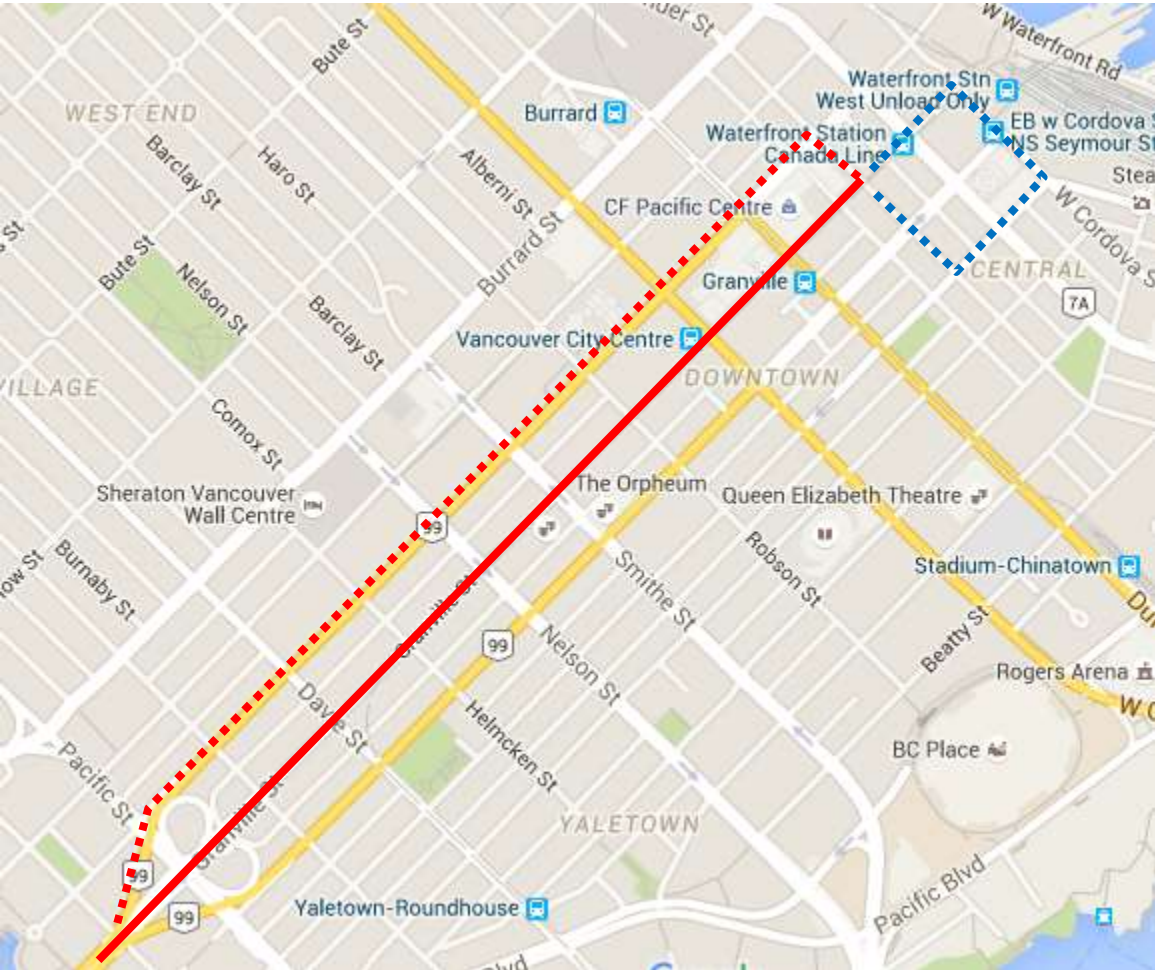

Remembrance Day Detour Map

10 Downtown/Granville: Regular route to Granville & Pender then via Pender Howe, Granville bridge then regular route.

Regular route	
Portion missed	
Detour portion	