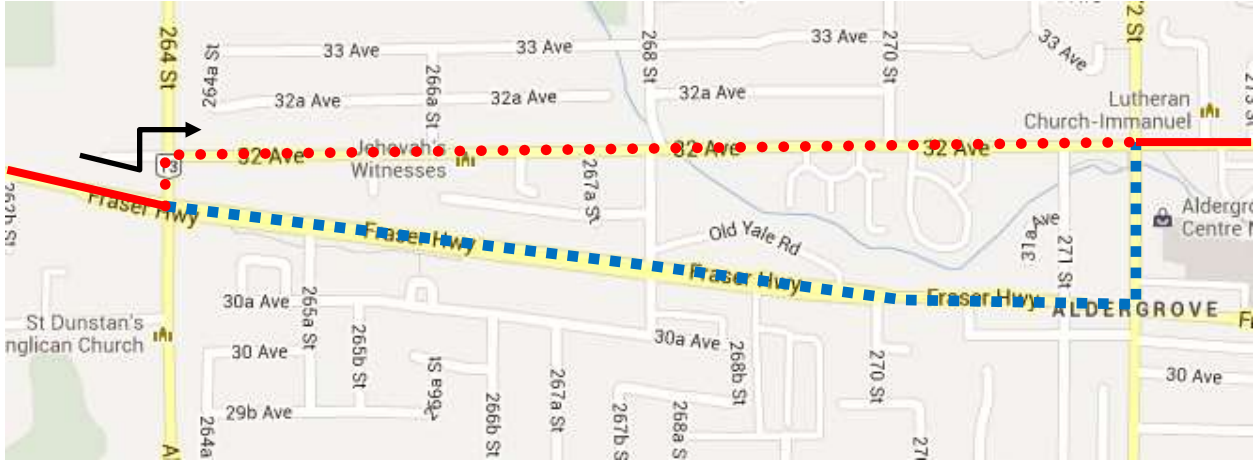

Remembrance Day Detour Map

503 Aldergrove: Regular route to Fraser Hwy & 264 St, then via 264, 32, to temporary terminus on 32 Ave at 272 St

Regular route	
Portion missed	
Detour portion	