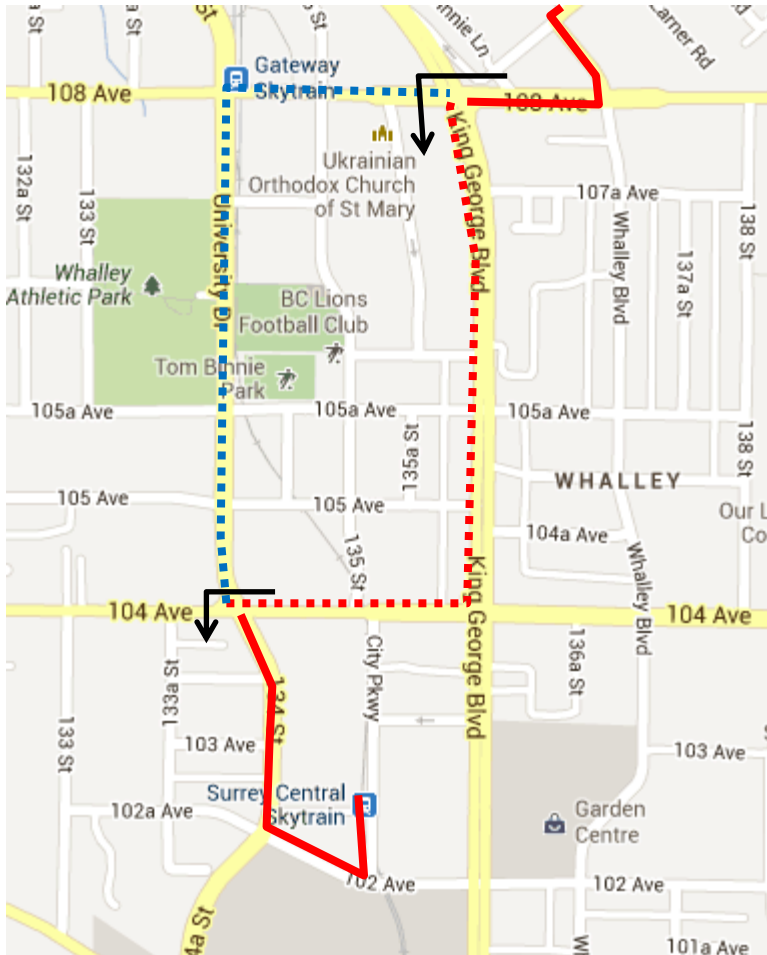

Remembrance Day Detour Map

371 Surrey Central: Regular route to 108 & King George then via King George, 104 Ave, University Dr then regular route.

Regular route	
Portion missed	
Detour portion	