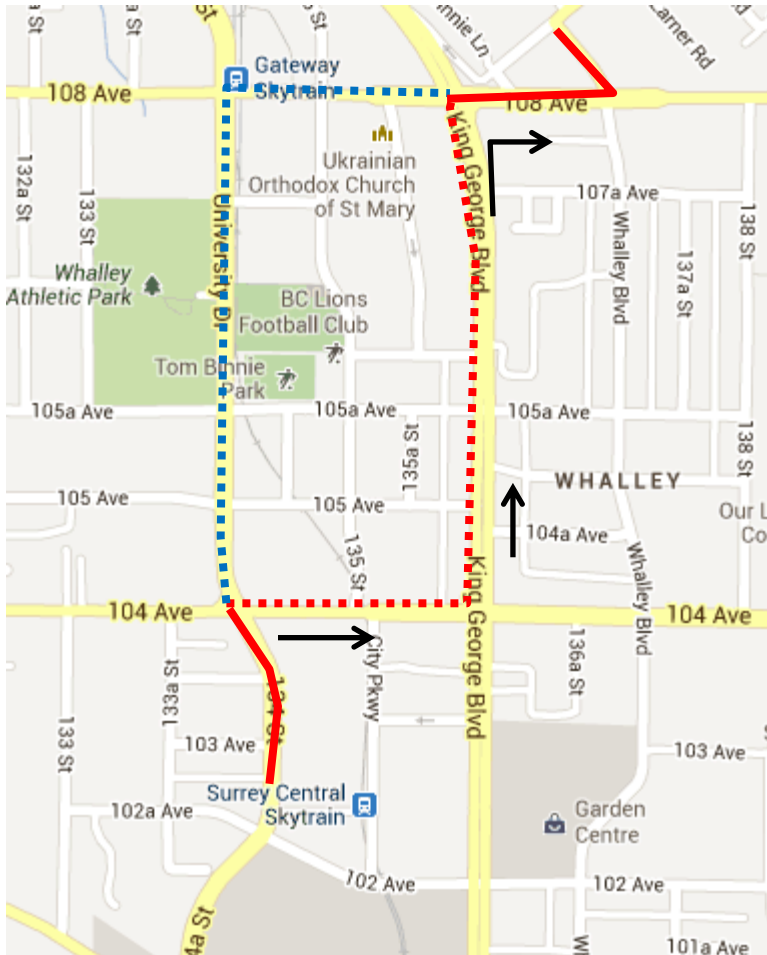

# Remembrance Day Detour Map

**371 Scott Road Station:** Regular route to University Dr & 104 Ave then via 104 Ave, King George, 108 Ave then regular route.

Regular route	
Portion missed	
Detour portion	