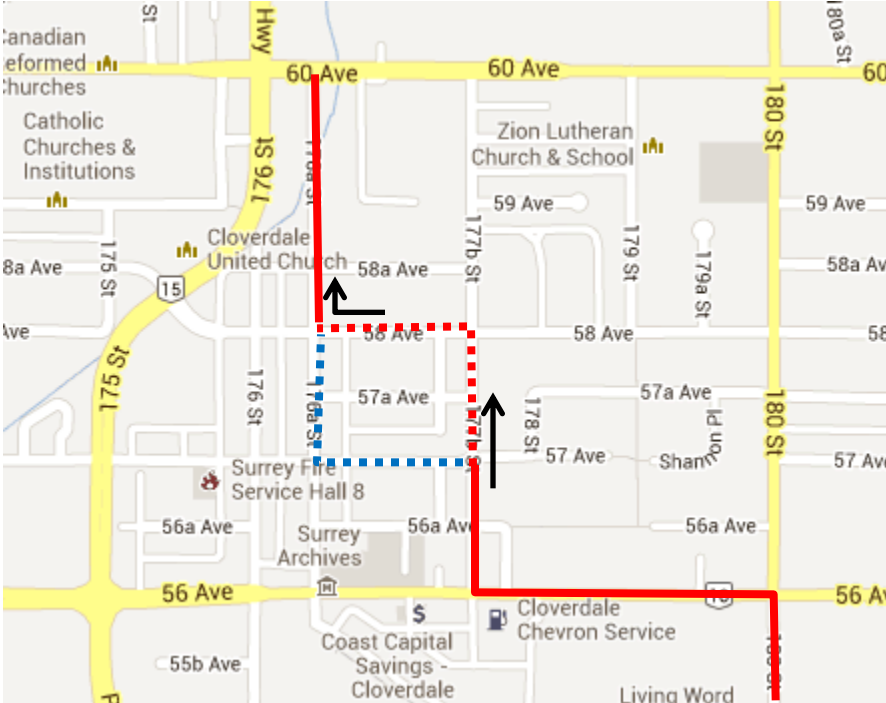

Remembrance Day Detour Map

370 Willowbrook: Regular route to 177B St & 57 Ave, then continue 177B St, 58 Ave, 176A St then regular route.

Regular route	
Portion missed	
Detour portion	