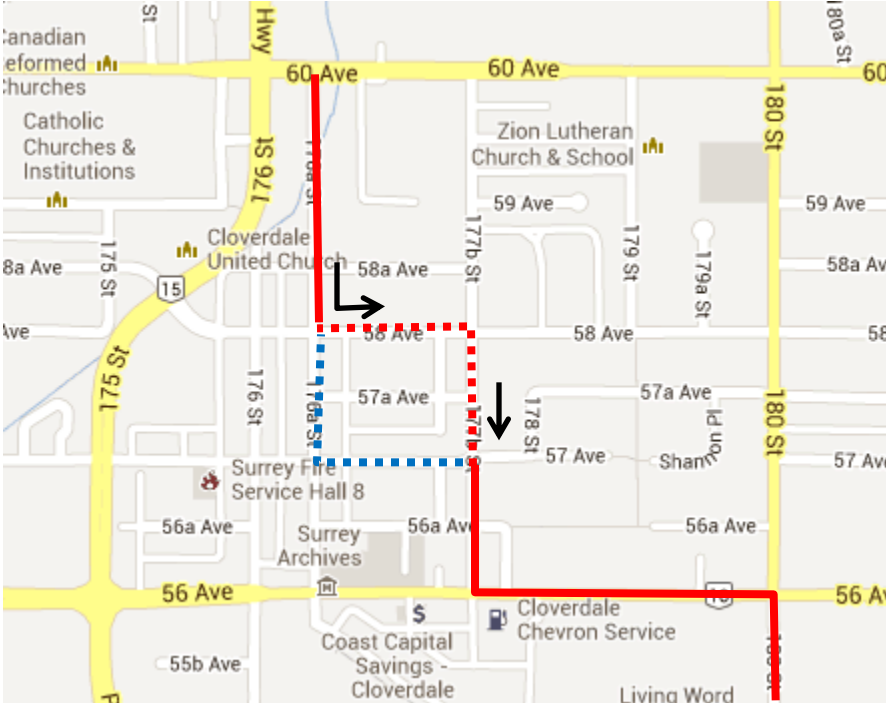

Remembrance Day Detour Map

370 Cloverdale: Regular route to 176A St & 58 Ave then via 58 Ave, 177B St then regular route.

Regular route	
Portion missed	
Detour portion	