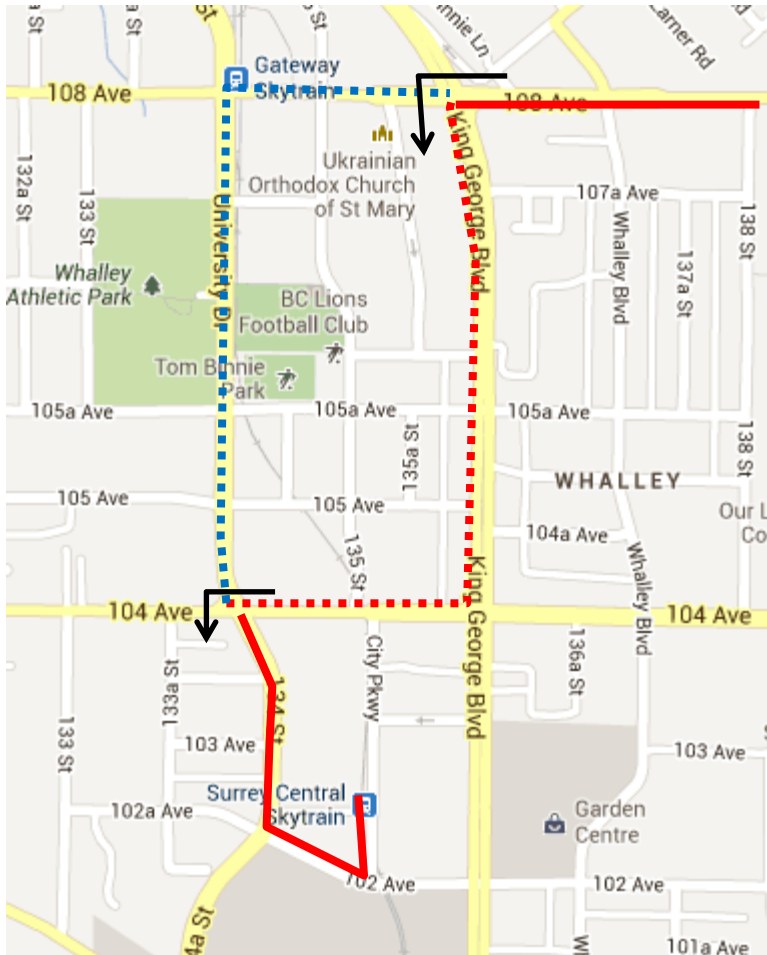

Remembrance Day Detour Map

335 Surrey Central: Regular route to 108 & King George then via King George, 104 Ave, University Dr then regular route.

Regular route	
Portion missed	
Detour portion	