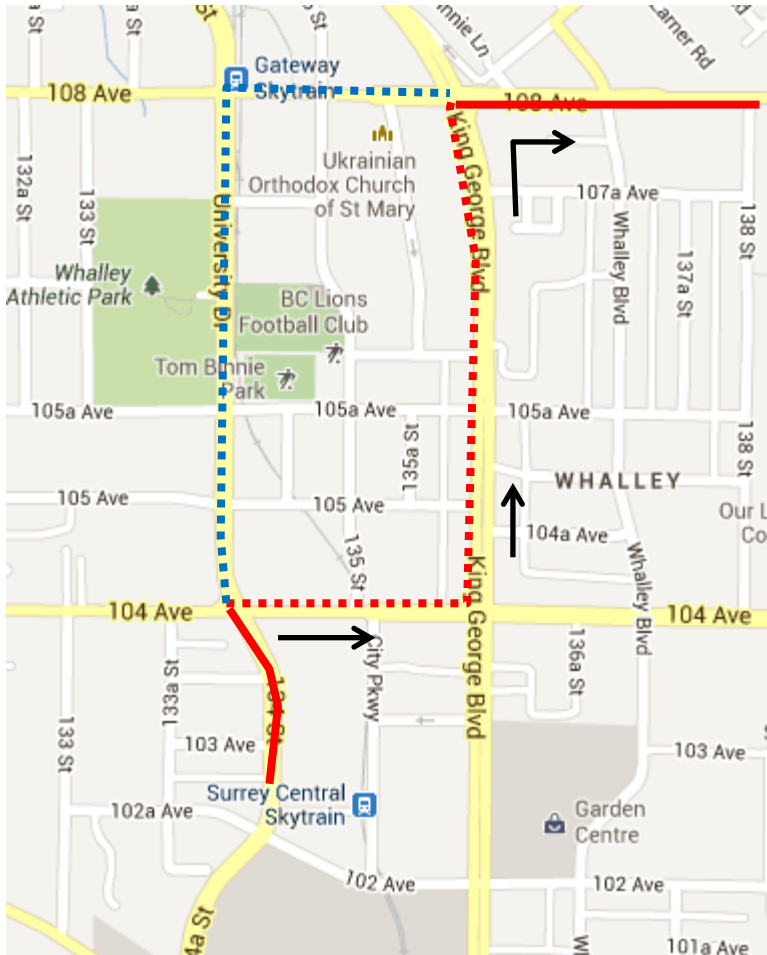

# Remembrance Day Detour Map

**335 Guildford/Newton Exchange:** Regular route to University Dr & 104 Ave then via 104 Ave, King George, 108 Ave then regular route.

Regular route	
Portion missed	
Detour portion	