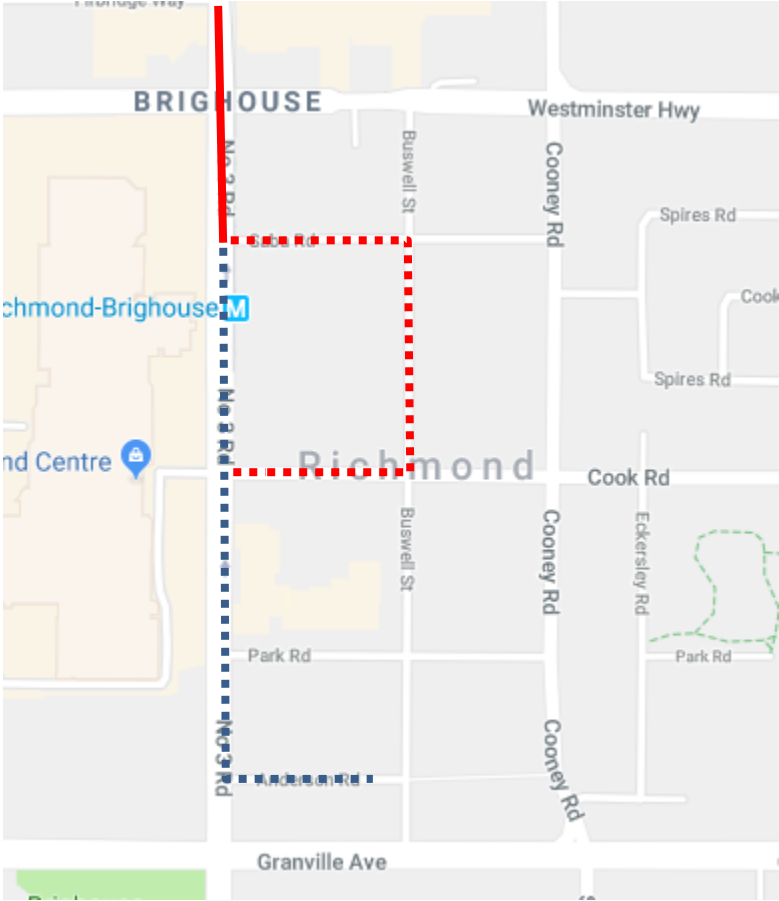

# Remembrance Day Detour Map

**410 Brighthouse:** Regular route to 3 Rd & Saba, then Saba, Buswell Cook.

Regular route	
Portion missed	
Detour portion	