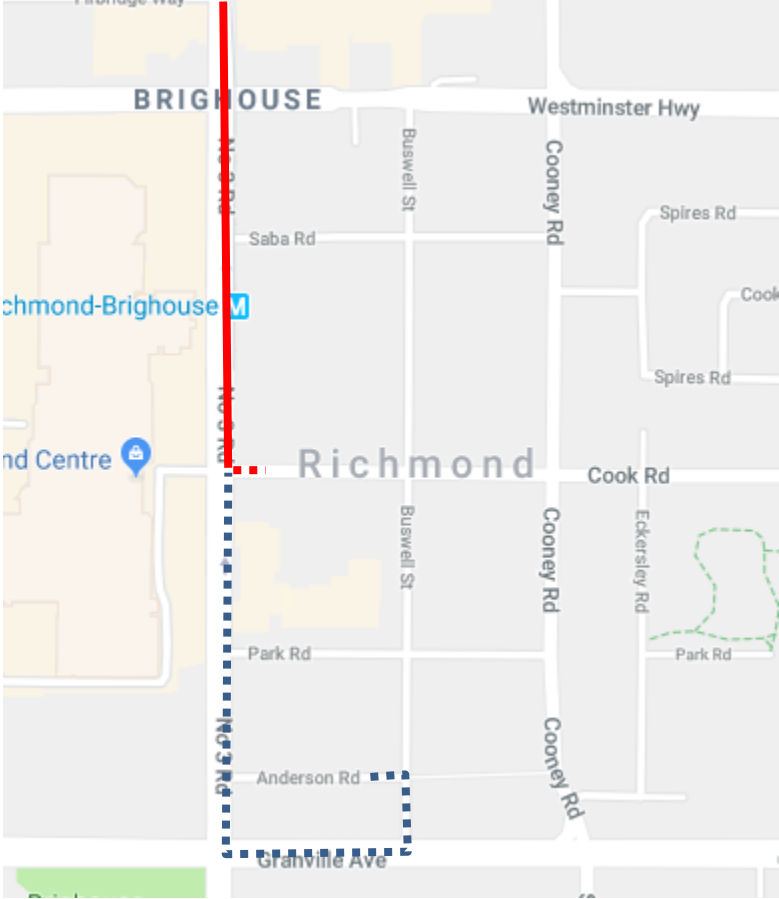

Remembrance Day Detour Map

410 22 Stn: From Cook & 3 Rd via Cook, 3 Rd regular route.

Regular route	
Portion missed	
Detour portion	