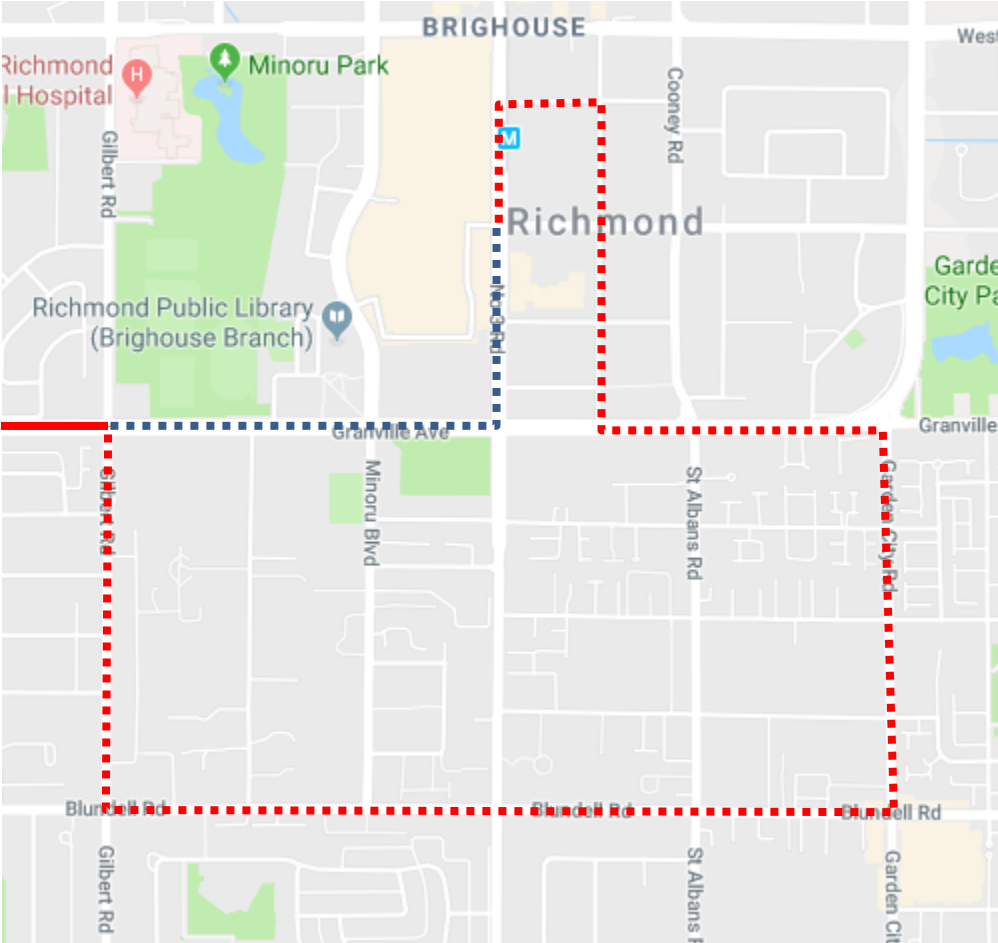

# Remembrance Day Detour Map

**406 Steveston:** From 3 Rd & Cook, via 3 Rd, Saba, Buswell, Granville, Garden City, Blundell, Gilbert, Granville, regular route.

Regular route	
Portion missed	
Detour portion	