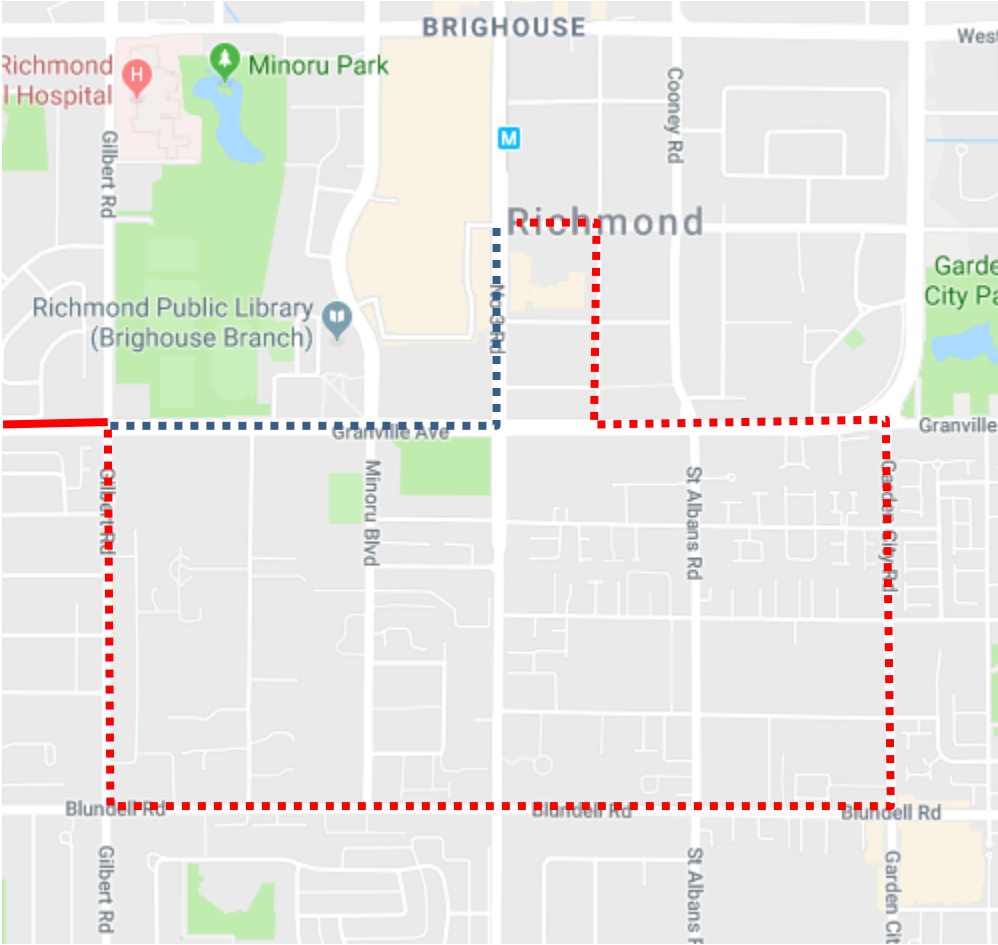

Remembrance Day Detour Map

406 Brighthouse: Regular route to Granville & Gilbert, then Gilbert, Blundell, Garden City, Granville, Buswell, Cook regular route.

Regular route	
Portion missed	
Detour portion	