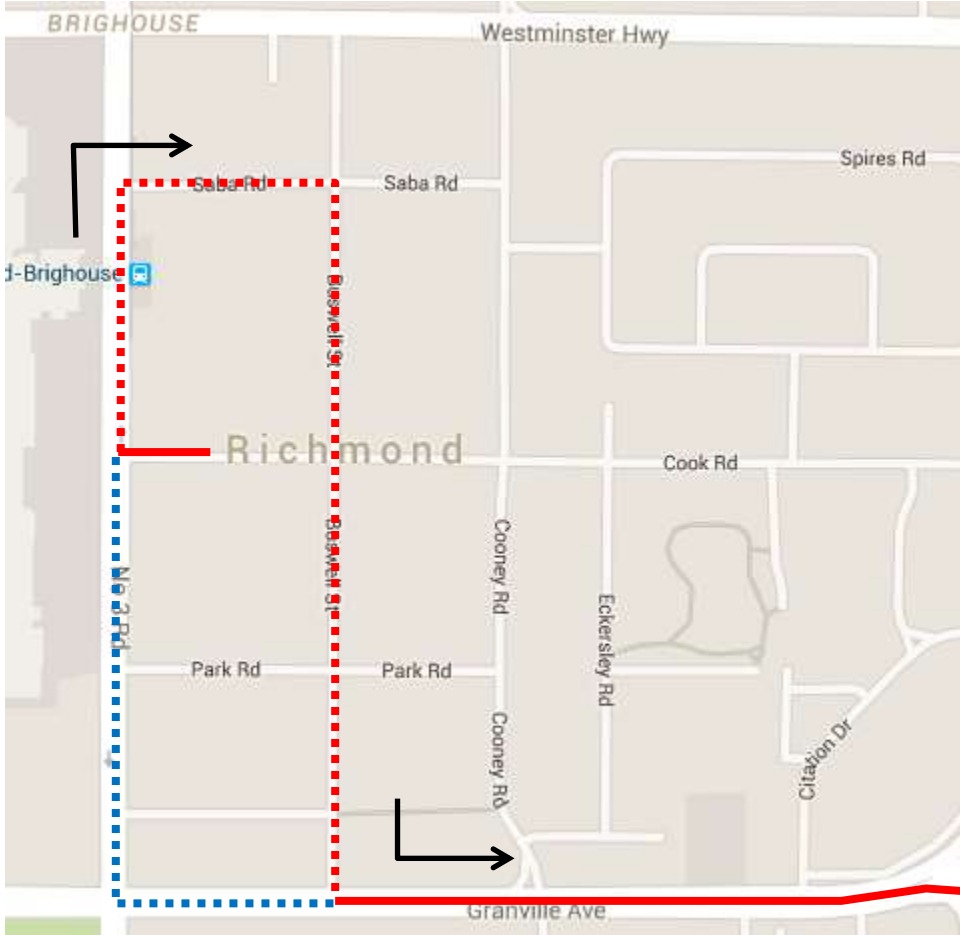

Remembrance Day Detour Map

404 4 Rd: Regular route to Cook & 3 Rd, then via 3 Rd, Saba, Buswell, Granville, regular route.

Regular route	
Portion missed	
Detour portion	