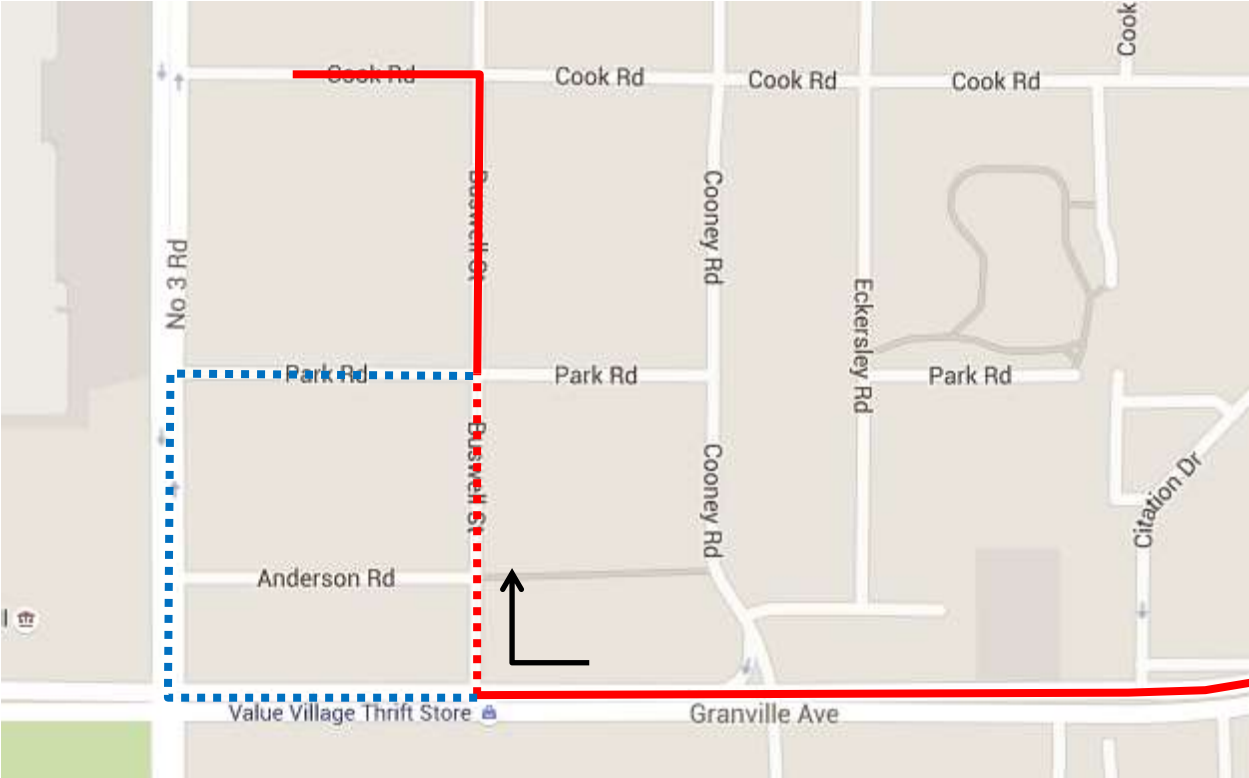

# Remembrance Day Detour Map

**404 Brighthouse:** Regular route to Granville & Buswell, then via Buswell, regular route.

Regular route	
Portion missed	
Detour portion	