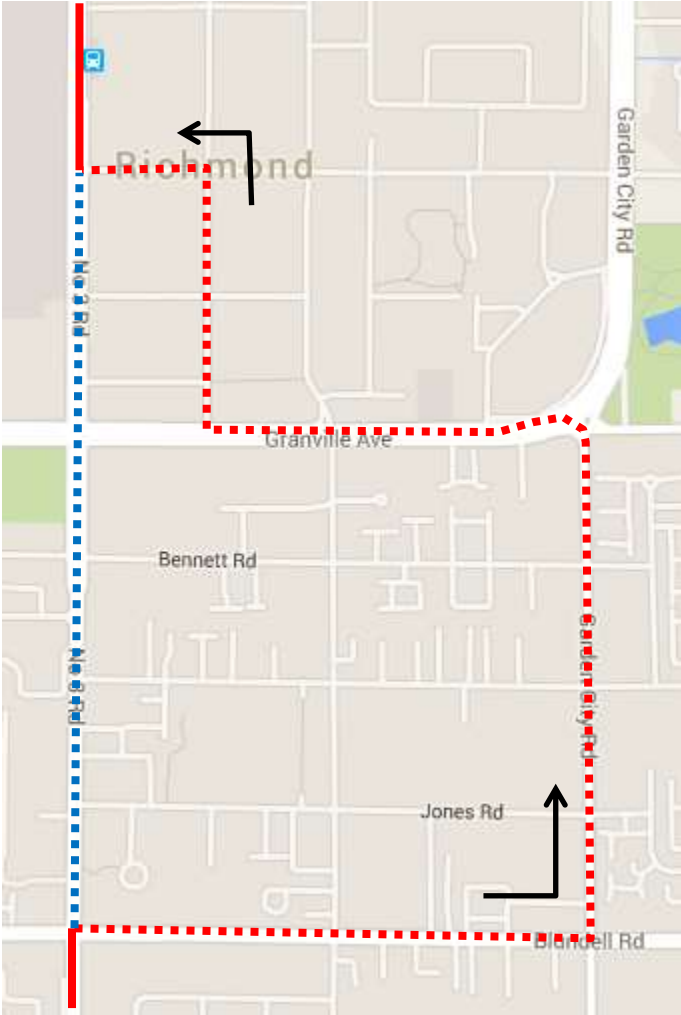

Remembrance Day Detour Map

403 Bridgeport: Regular route to 3 Rd & Blundell, then via Blundell, Garden City, Granville, Buswell, Cook, 3 Rd, regular route.

| | |
|----------------|--|
| Regular route |  |
| Portion missed |  |
| Detour portion |  |