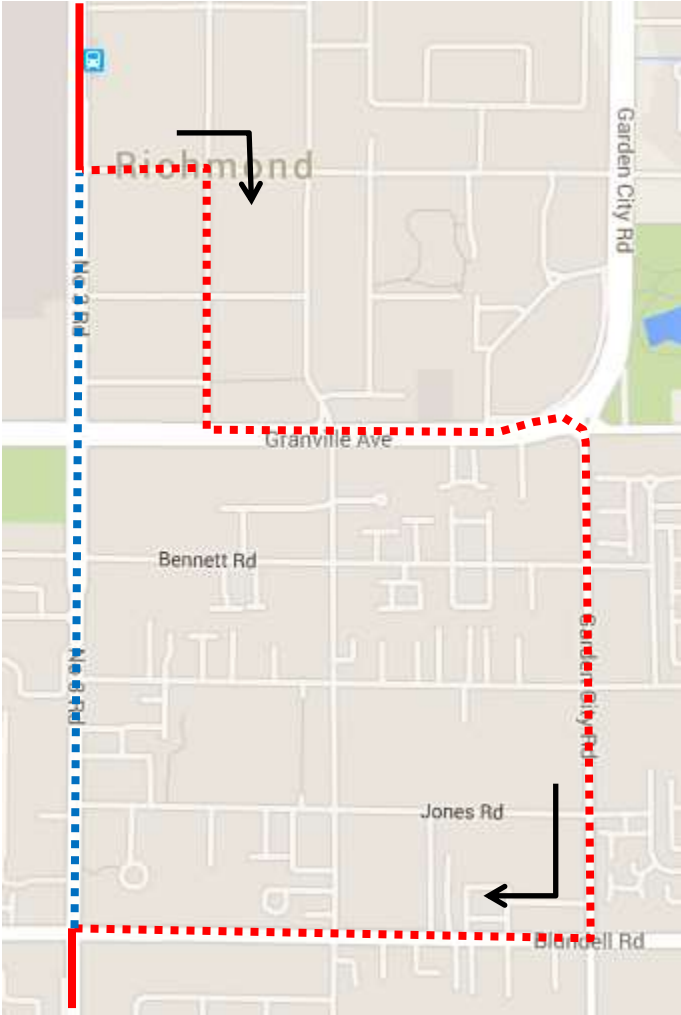

Remembrance Day Detour Map

403 3 Rd: Regular route to 3 Rd & Cook, then via Cook, Buswell, Granville, Garden City, Blundell, 3 Rd, regular route.

Regular route	
Portion missed	
Detour portion	