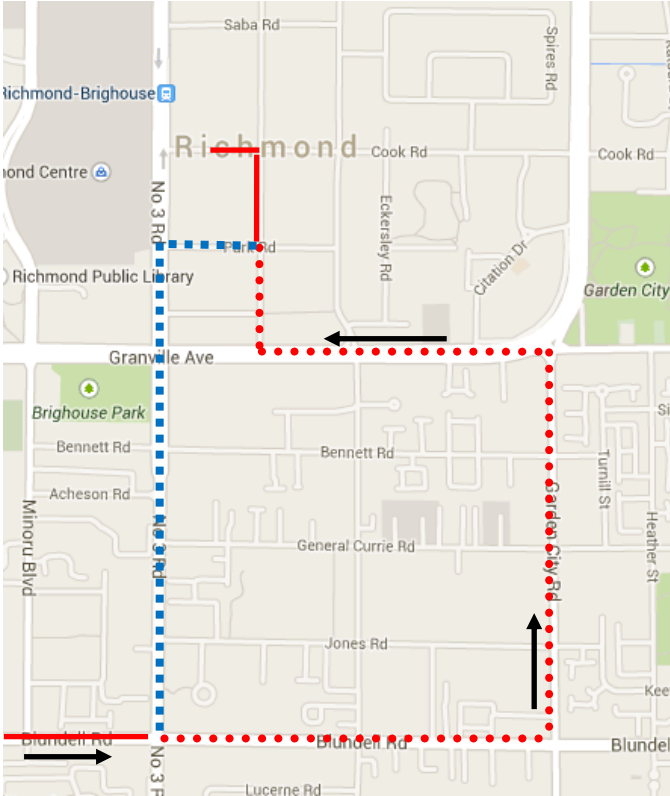

Remembrance Day Detour Map

402 Brighthouse Stn: Regular route to Blundell & 3 Rd then continue Blundell, Garden City, Granville, Buswell, Cook, regular route.

Regular route	
Portion missed	
Detour portion	