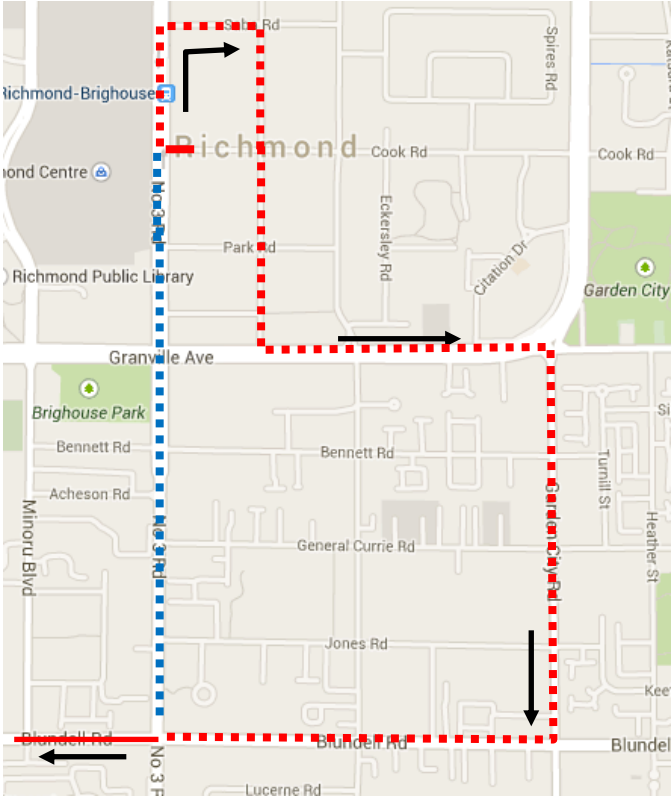

Remembrance Day Detour Map

402 2 Rd: From Cook & 3 Rd, via 3 Rd, Saba, Buswell, Granville, Garden City, Blundell, regular route.

Regular route	
Portion missed	
Detour portion	