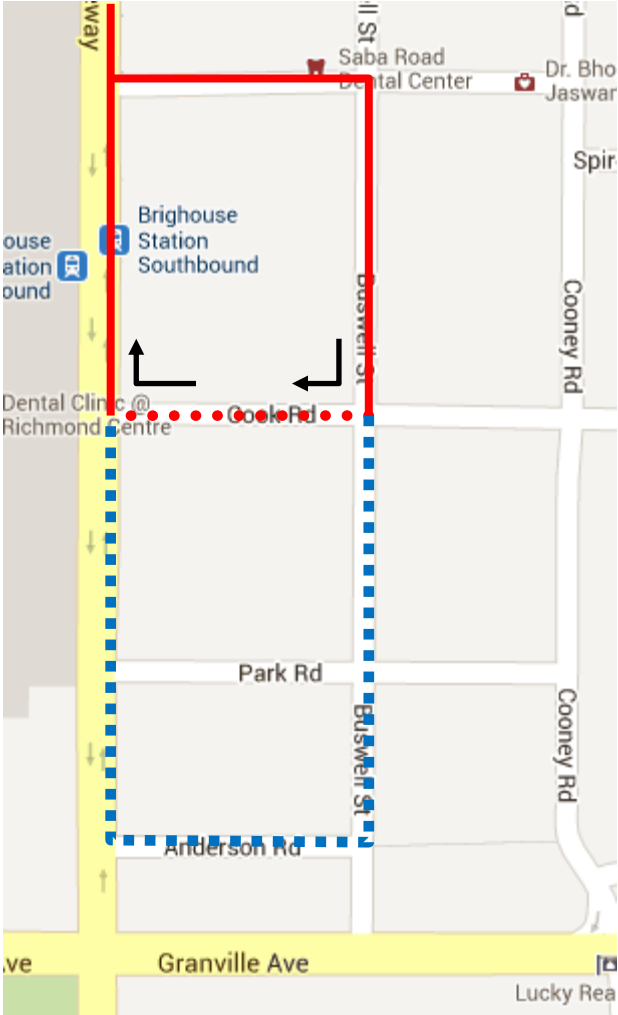

Remembrance Day Detour Map

301 Brighthouse Stn: Regular route to Buswell & Cook, then via Cook, 3 Rd, regular route

Regular route	
Portion missed	
Detour portion	