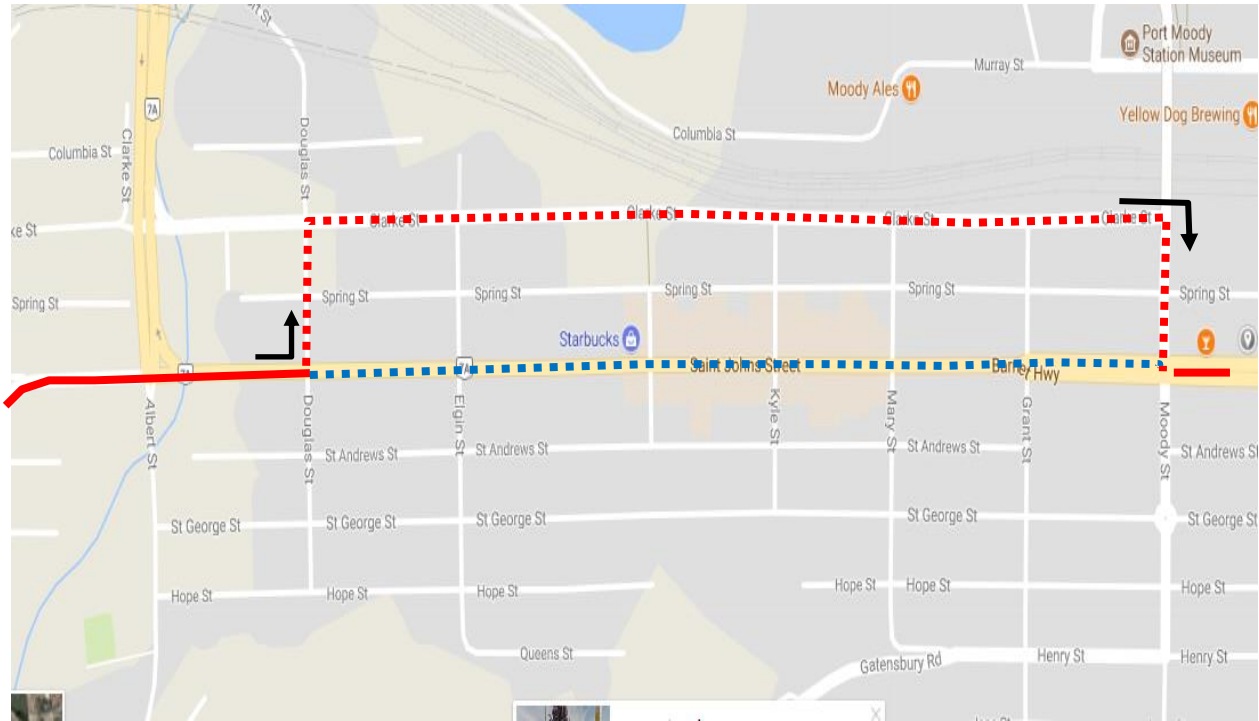

Remembrance Day Parade Detour Map

180 Moody Ctr Stn: Regular route to St Johns & Douglas then via Douglas, Clarke, Moody, St Johns then regular route

Regular route	
Portion missed	
Detour portion	