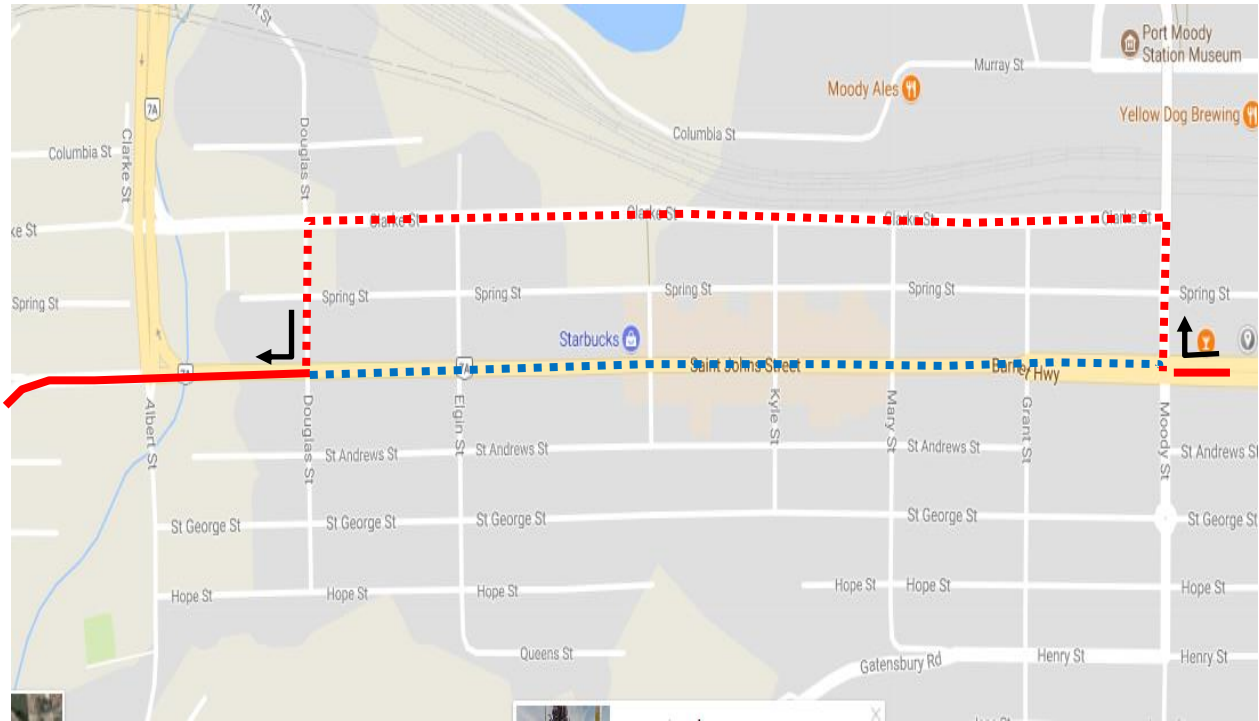

Remembrance Day Parade Detour Map

180 Lougheed Stn: Regular route to St Johns & Moody then via Moody, Clarke, Douglas, St Johns then regular route.

| | |
|----------------|--|
| Regular route |  |
| Portion missed |  |
| Detour portion |  |