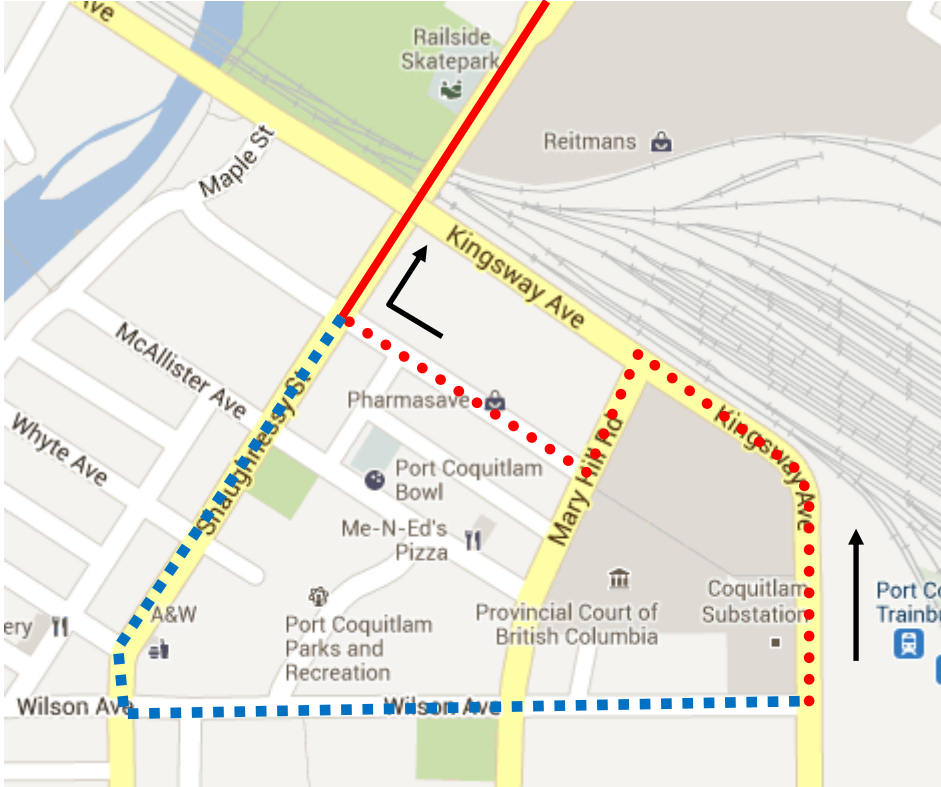

Remembrance Day Detour Map

174 Rocklin: From Port Coq Stn via Kingsway, Mary Hill, Elgin, Shaughnessy, regular route

Regular route	
Portion missed	
Detour portion	