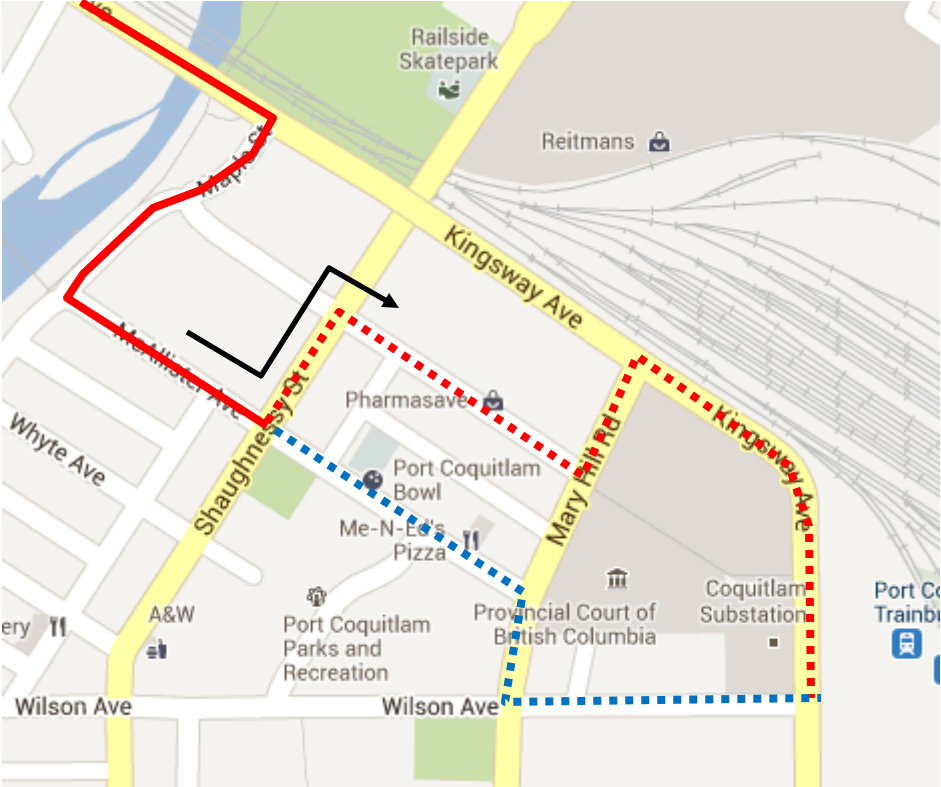

Remembrance Day Detour Map

174 Rocklin: From Coq Stn Regular route to McAllister & Shaughnessy, then via Shaughnessy, Elgin, Mary Hill, Kingsway to Port Coquitlam station.

Regular route	
Portion missed	
Detour portion	