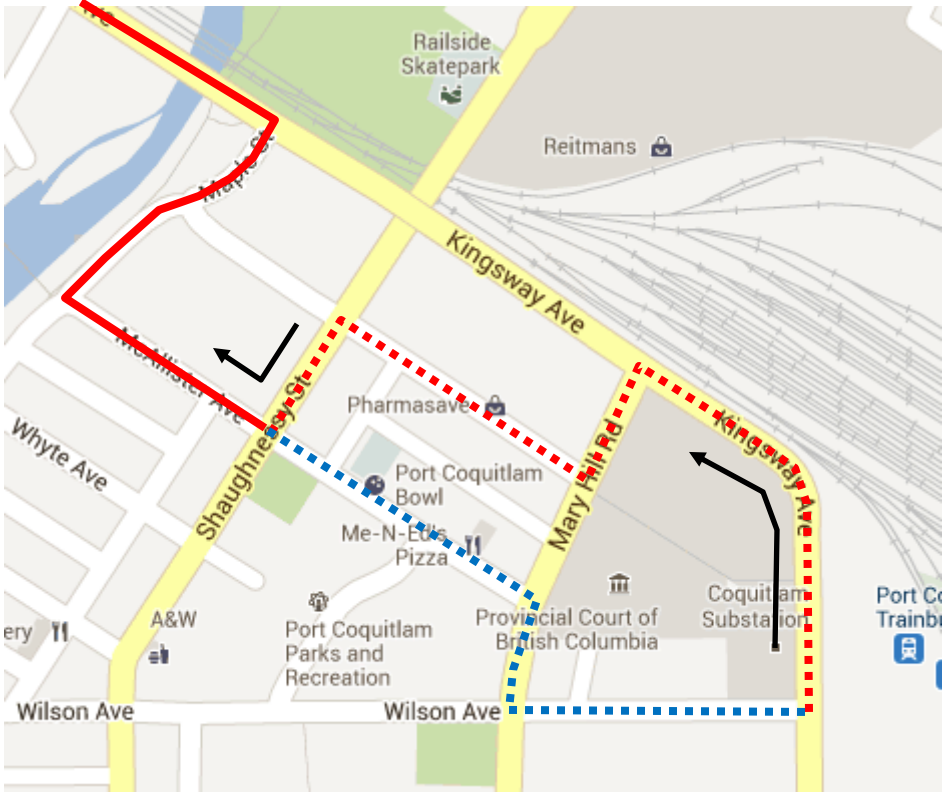

# Remembrance Day Detour Map

**174 Coquitlam Stn:** From Port Coquitlam Station via Kingsway, Mary Hill, Elgin, Shaughnessy, McAllister, regular route.

Regular route	
Portion missed	
Detour portion	