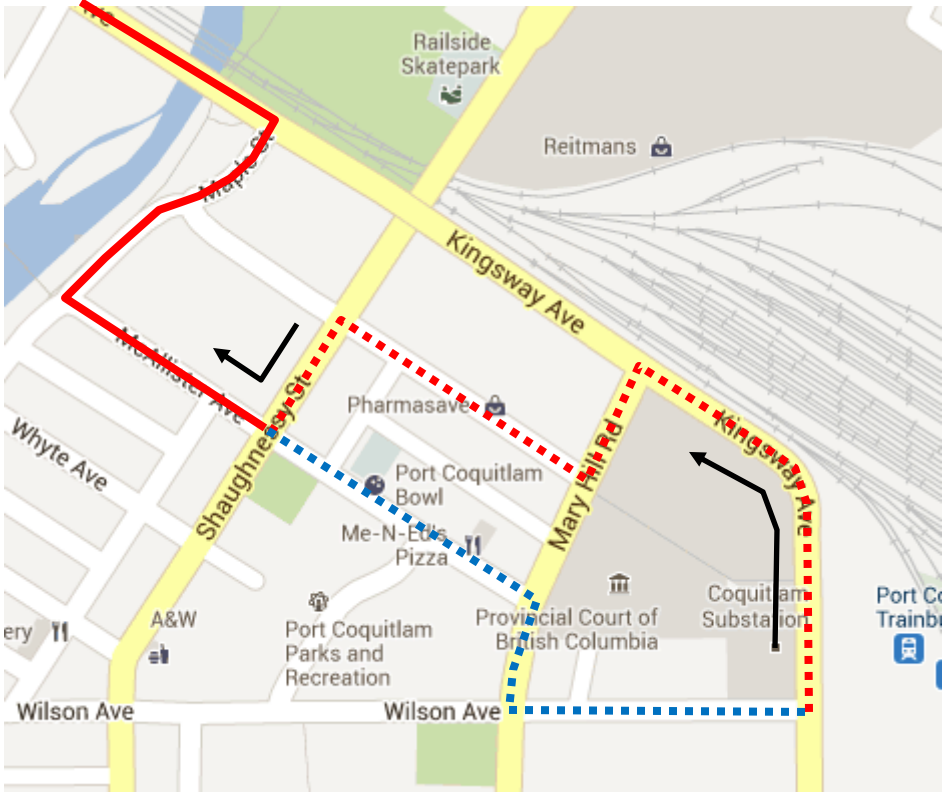

# Remembrance Day Detour Map

**173 Coquitlam Stn:** From Port Coquitlam Station via Kingsway, Mary Hill, Elgin, Shaughnessy, McAllister, regular route.

Regular route	
Portion missed	
Detour portion	