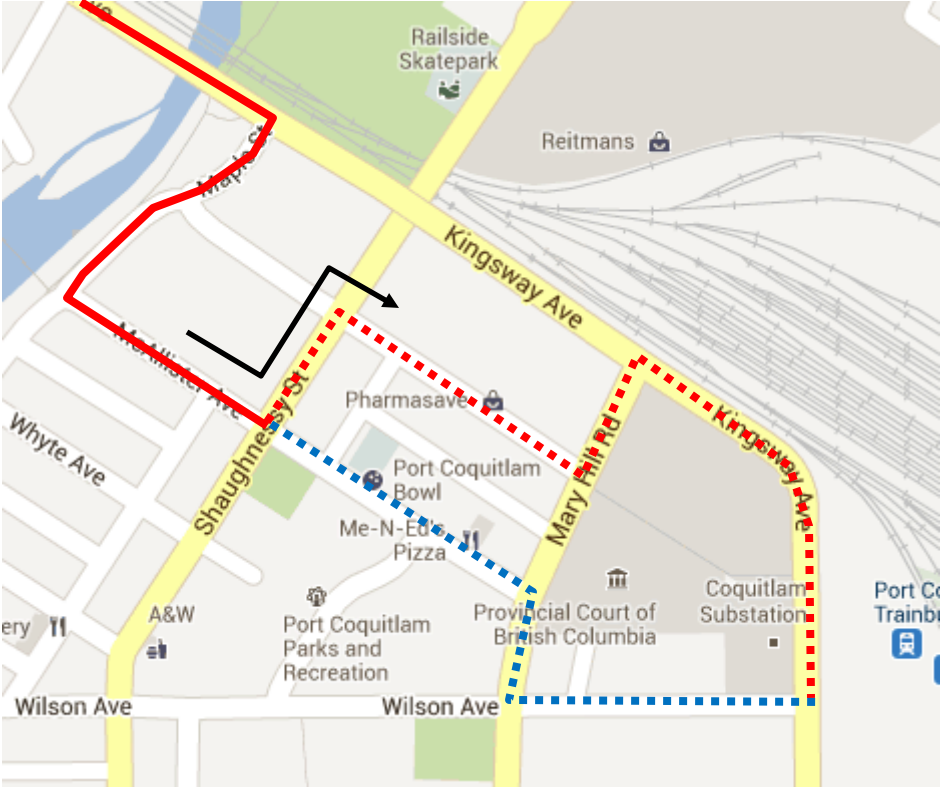

Remembrance Day Detour Map

173 Cedar: From Coq Stn Regular route to McAllister & Shaughnessy, then via Shaughnessy, Elgin, Mary Hill, Kingsway to Port Coquitlam station.

Regular route	
Portion missed	
Detour portion	