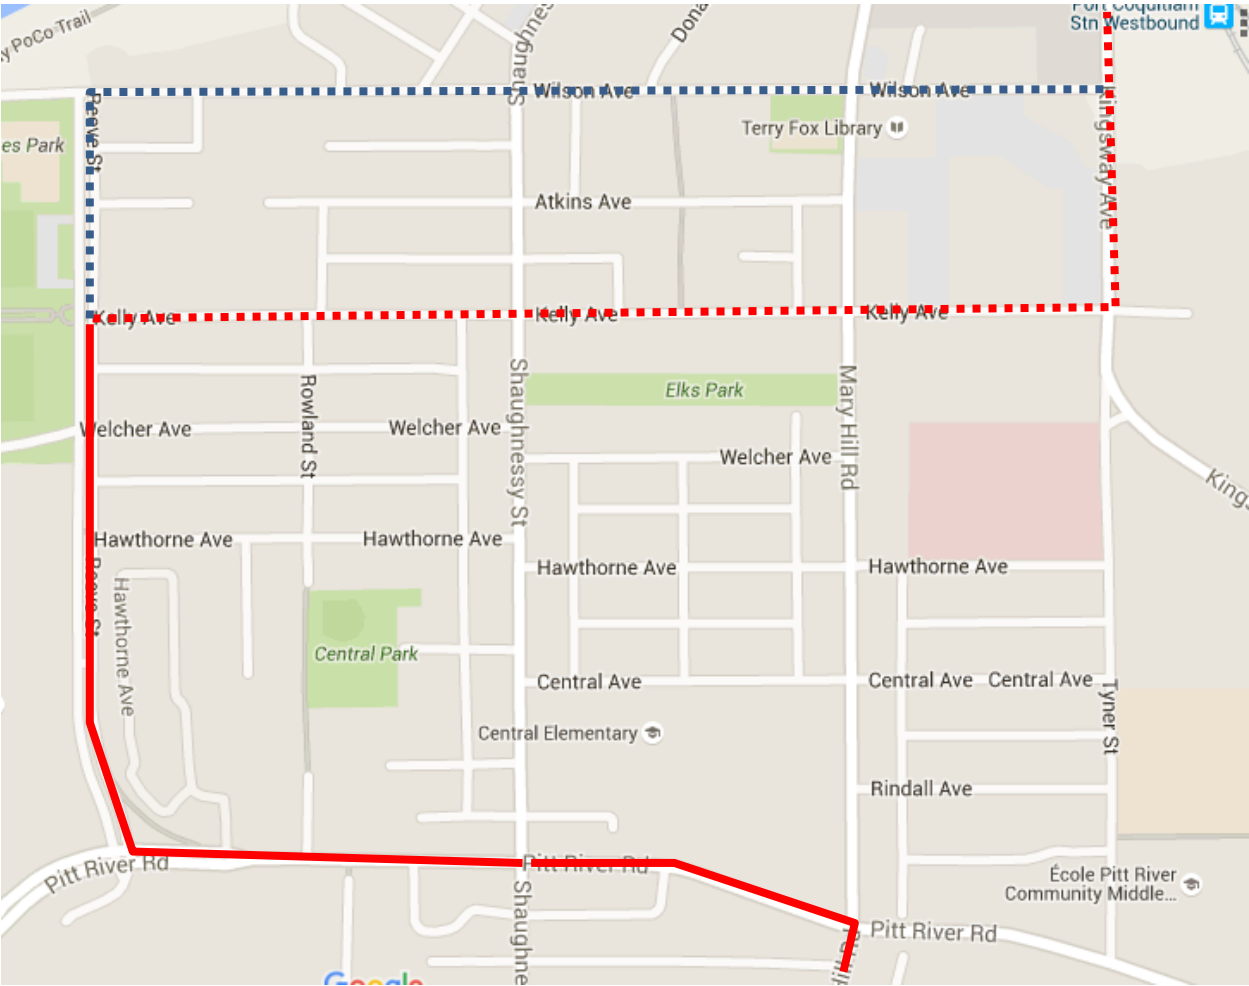

Remembrance Day Detour Map

170 Port Coq Stn: Regular route to Reeve and Kelly then via Kelly, Kingsway, into Port Coq Stn

Regular route	
Portion missed	
Detour portion	