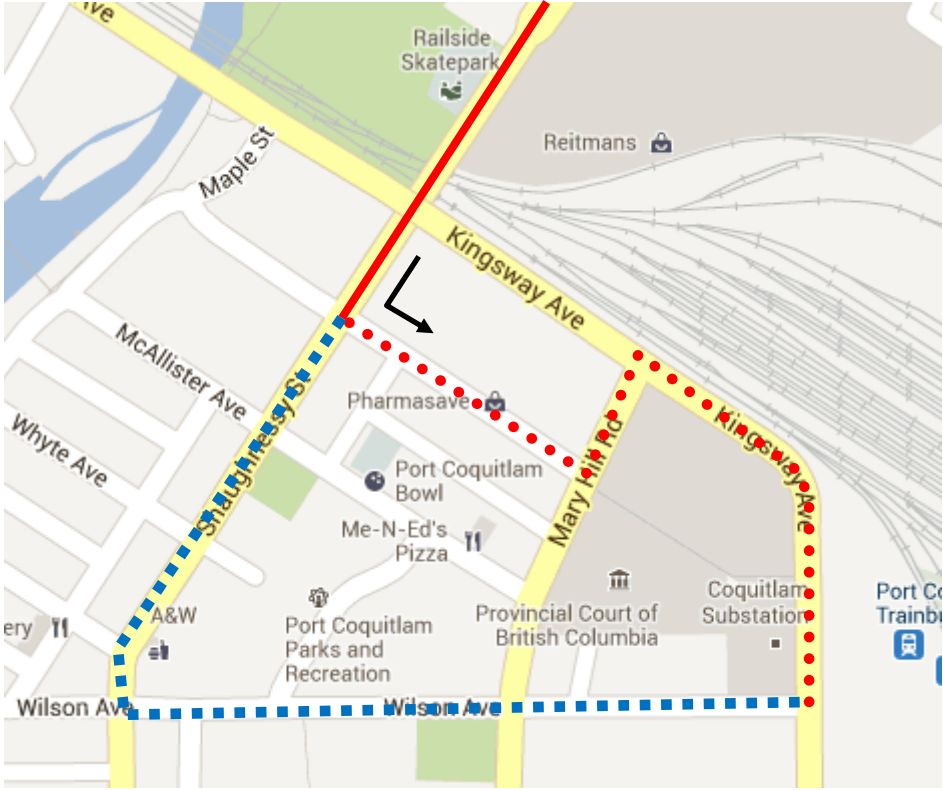

# Remembrance Day Detour Map

**160 Port Coq Stn:** Regular route to Shaughnessy & Elgin, then via Elgin, Mary Hill, Kingsway, into Port Coq Stn

Regular route	
Portion missed	
Detour portion	