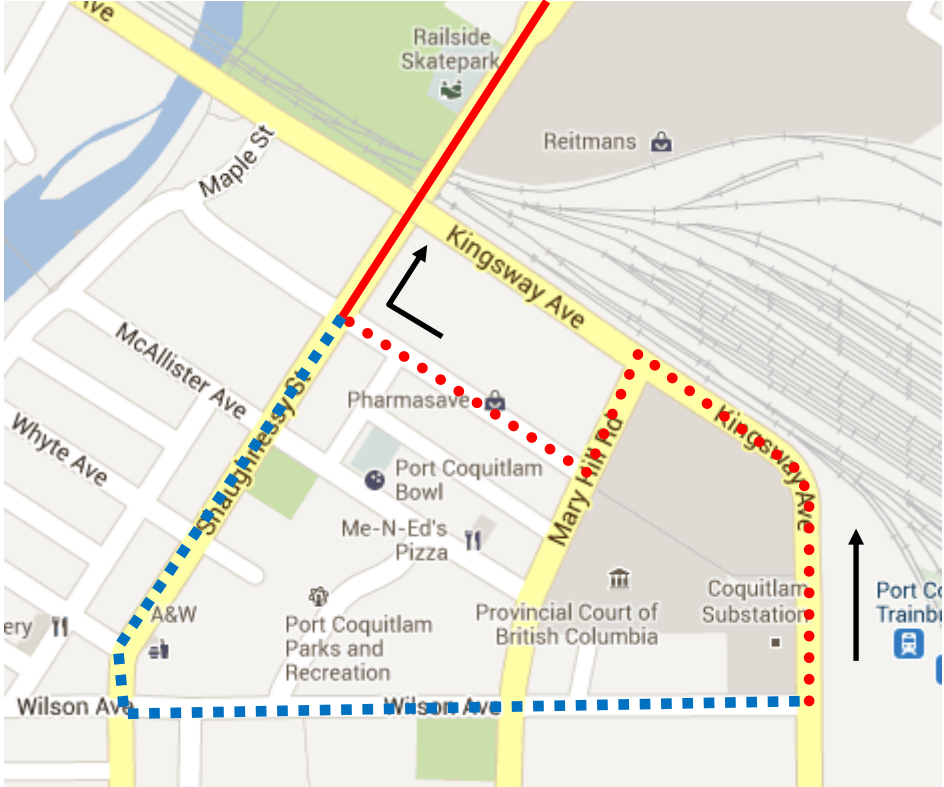

Remembrance Day Detour Map

160 Kootenay Loop: From Port Coq Stn via Kingsway, Mary Hill, Elgin, Shaughnessy, regular route

Regular route	
Portion missed	
Detour portion	