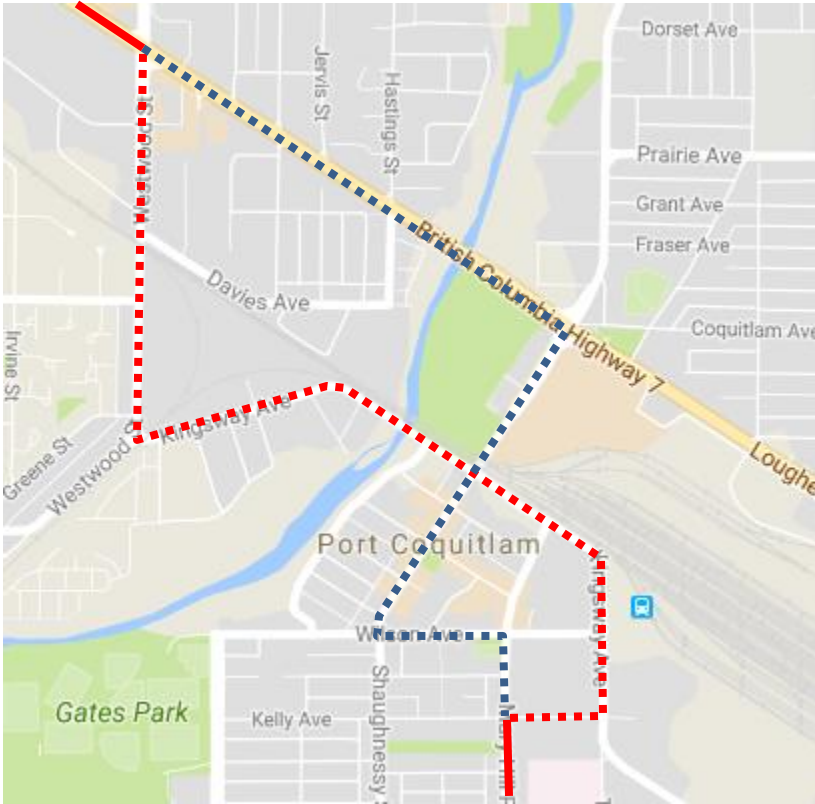

Remembrance Day Detour Map

159 Coquitlam Stn: Regular route to Mary Hill & Kelly then via Kelly, Kingsway, Westwood, Lougheed, then regular route.

Regular route	
Portion missed	
Detour portion	