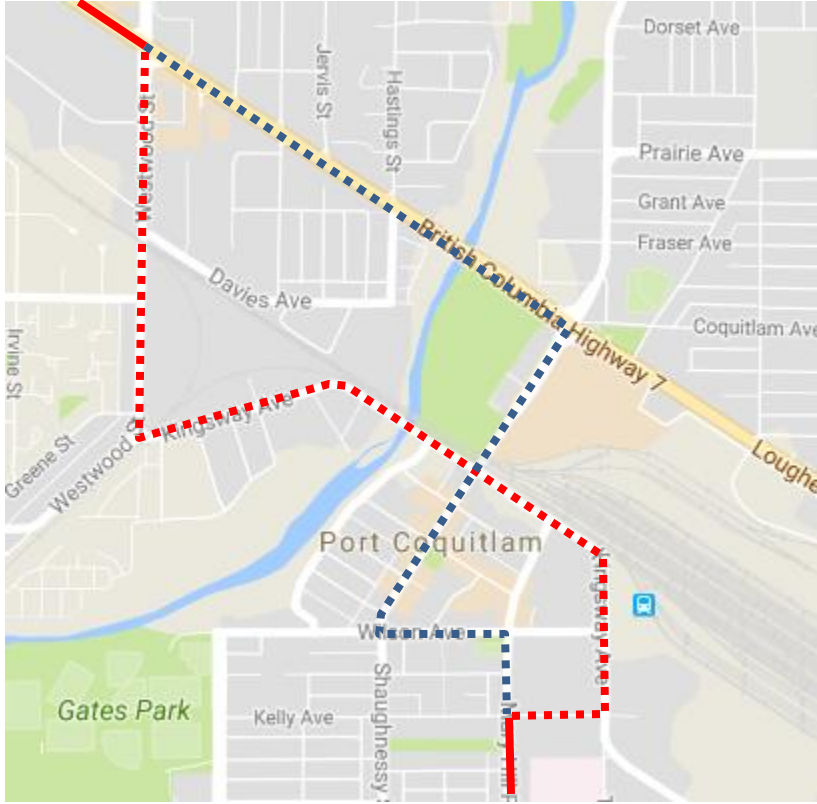

# Remembrance Day Detour Map

**159 Braid Stn:** Regular route to Lougheed & Westwood then via Westwood, Kingsway, Kelly, Mary Hill, then regular route.

Regular route	
Portion missed	
Detour portion	