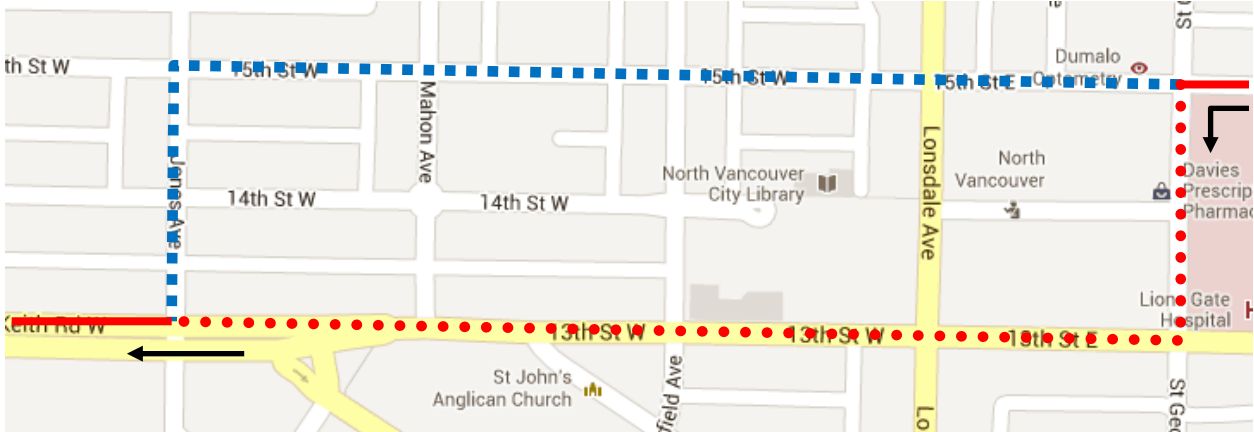

Remembrance Day Detour Map

255 Dundarave: Regular route to 15 St at St Georges then via St Georges, 13 St, Keith, regular route.

Regular route	
Portion missed	
Detour portion	