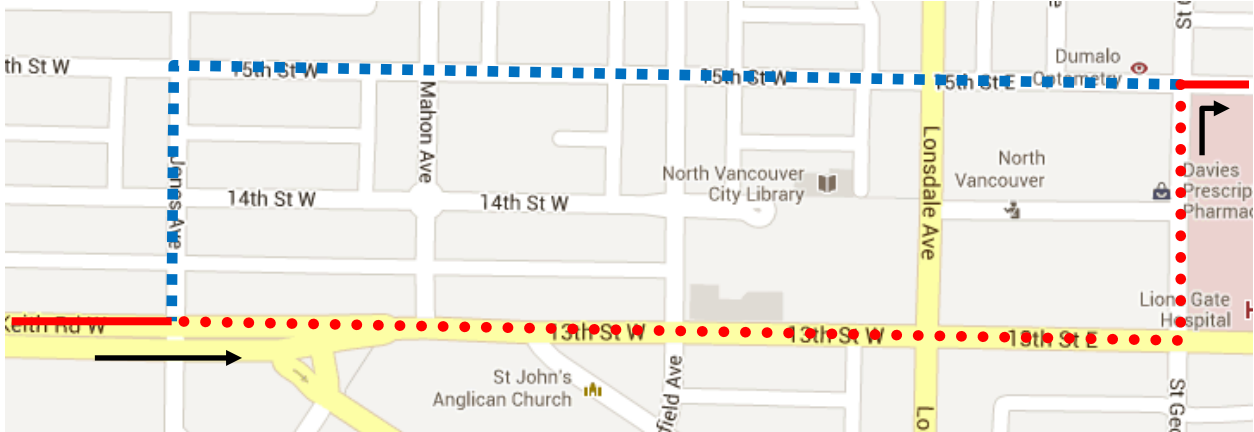

# Remembrance Day Detour Map

**255 Capilano University:** Regular route to Keith & Jones, then continue Keith-13 St, St Georges, 15 St, regular route.

Regular route	
Portion missed	
Detour portion	