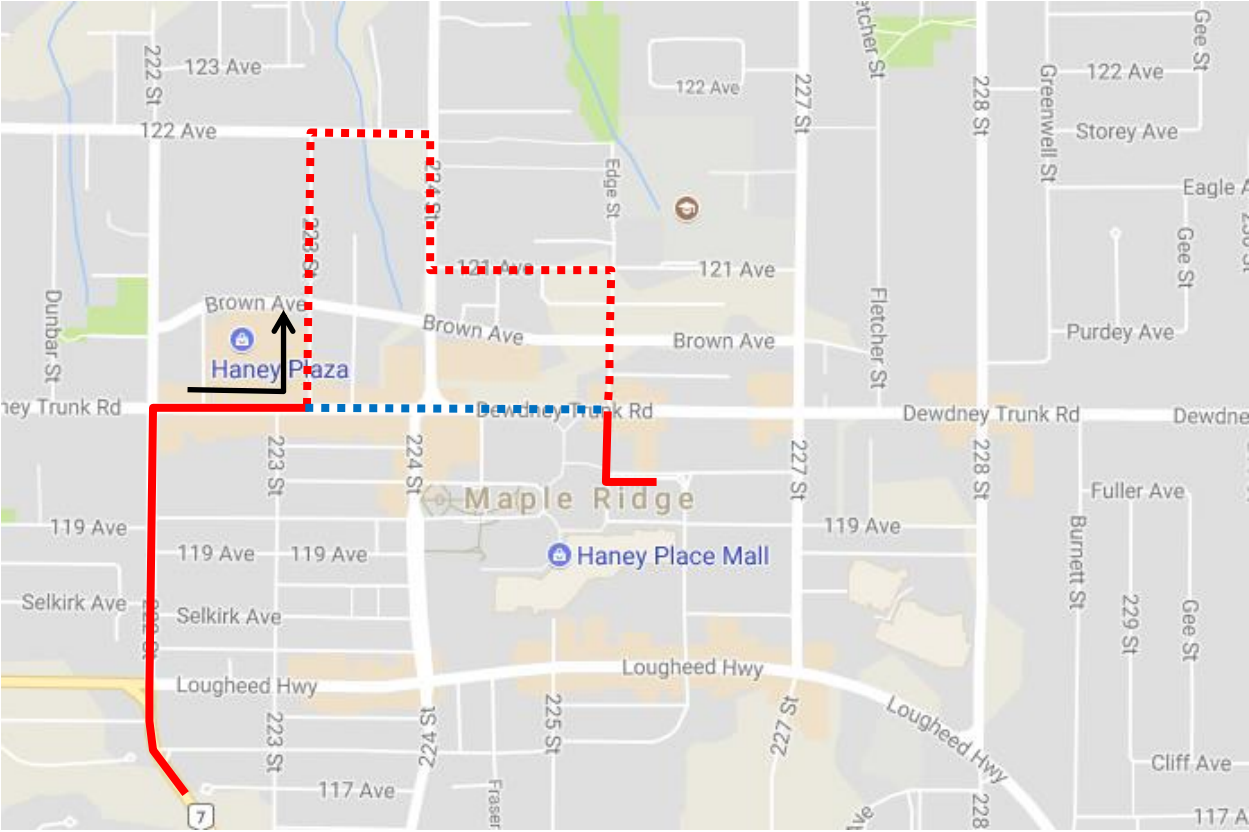

Remembrance Day

746 Haney Place: Regular route to Dewdney Trunk Rd and 223 St then 223 St, 122 Ave, 224 St, 121 Ave, Edge St then regular route.

Regular route	
Portion missed	
Detour portion	