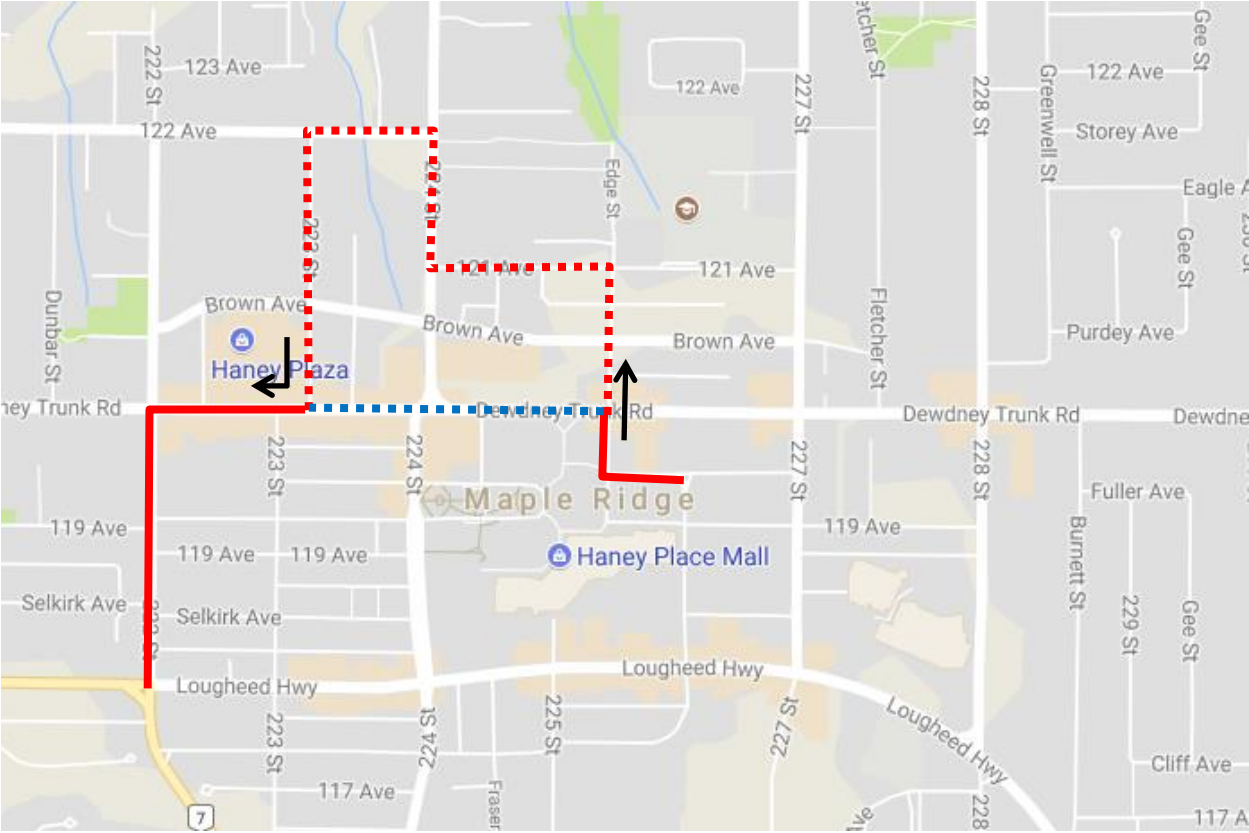

# Remembrance Day

**746 Albion:** Regular route to Edge and Dewdney Trunk then continue Edge St, 121 Av, 224 St, 122 Av, 223 St, Dewdney Trunk Rd then regular route.

Regular route	
Portion missed	
Detour portion	