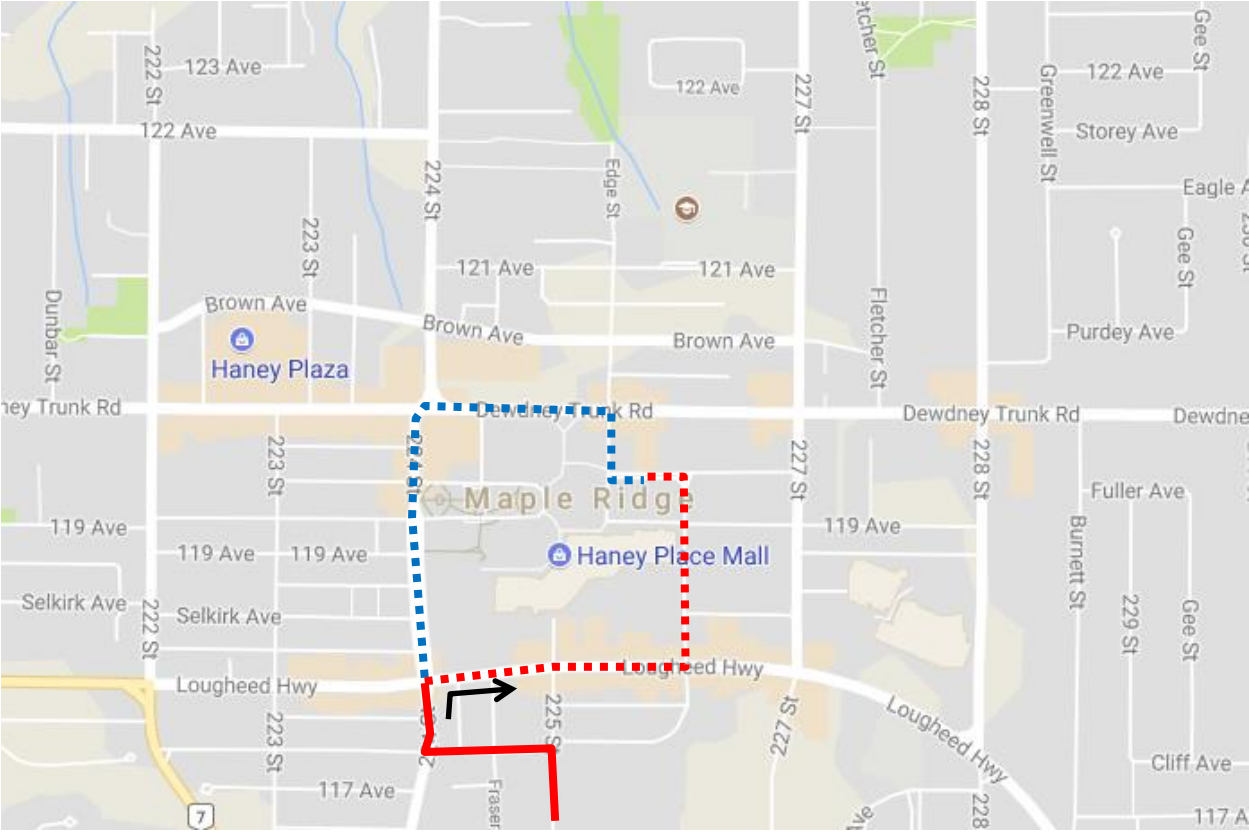

Remembrance Day

743 Haney Place: Regular route to 224 St and Lougheed Hwy then via Lougheed Hwy, 226 St to Haney Place then regular route.

Regular route	
Portion missed	
Detour portion	