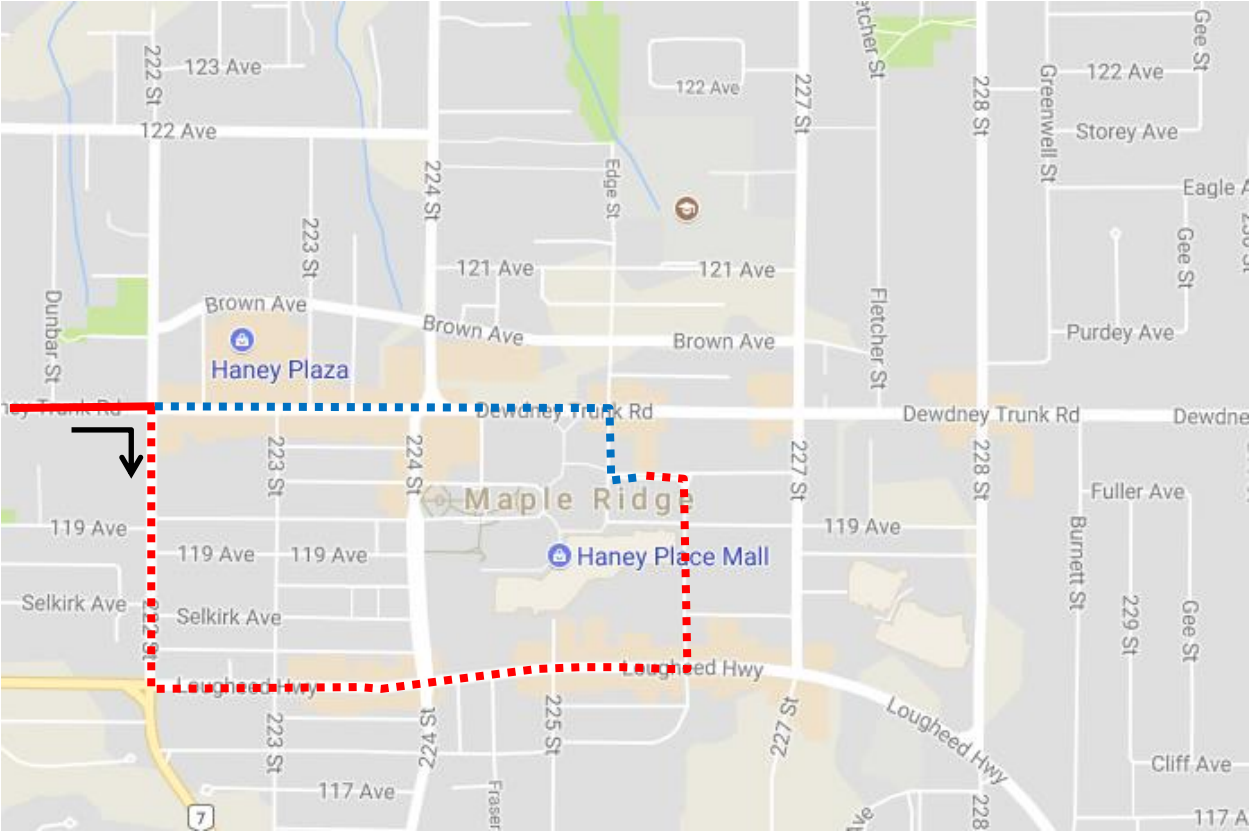

Remembrance Day

701 Haney Place/Maple Ridge East: Regular route to Dewdney Trunk Rd and 222 St then via 222 St, Lougheed Hwy, 226 St into Haney Place then regular route.

Regular route	
Portion missed	
Detour portion	