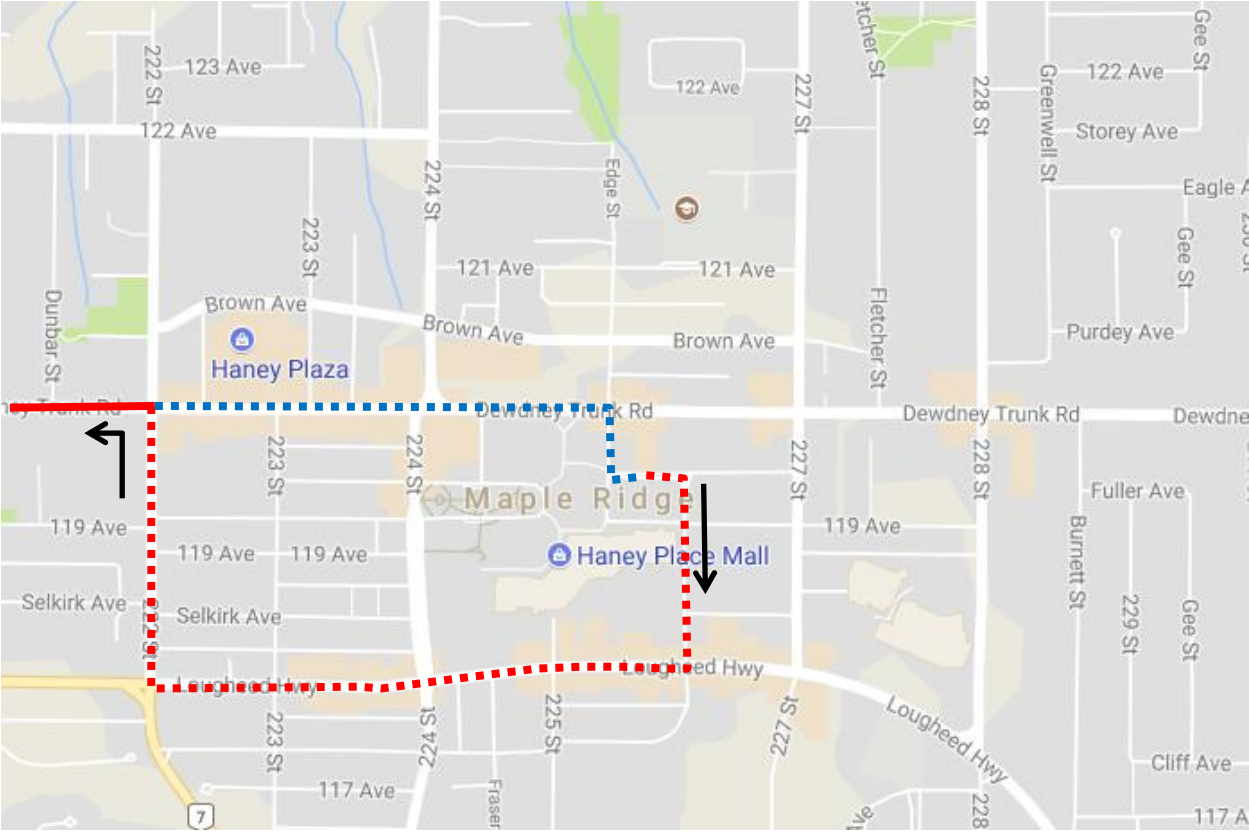

# Remembrance Day

**701 Coquitlam Station:** From Haney Place via 226 St, Lougheed Hwy, 222 St, Dewdney Trunk Rd then regular route.

Regular route	
Portion missed	
Detour portion	