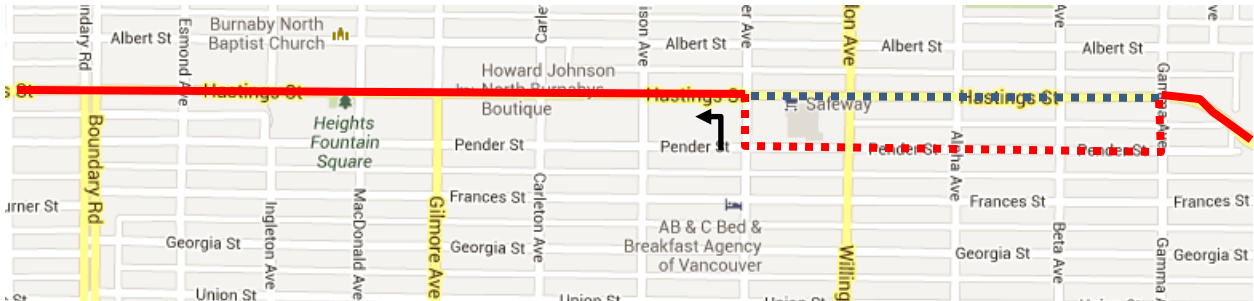

# Remembrance Day Detour Map

**95 Burrard Stn:** Regular route to Hastings & Gamma, then via Gamma, Pender, Rosser, Hastings, regular route.

Regular route	
Portion missed	
Detour portion	