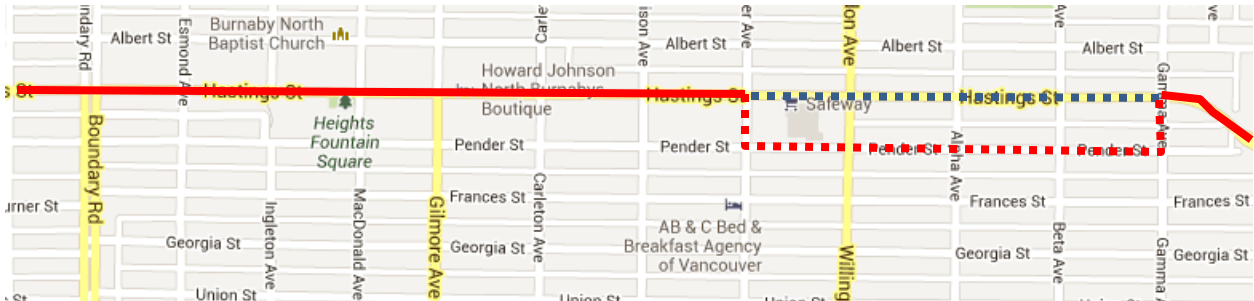

Remembrance Day Detour Map

160 Port Coq Stn: Regular route to Hastings & Rosser then via Rosser, Pender, Gamma, Hastings, regular route.

Regular route	
Portion missed	
Detour portion	