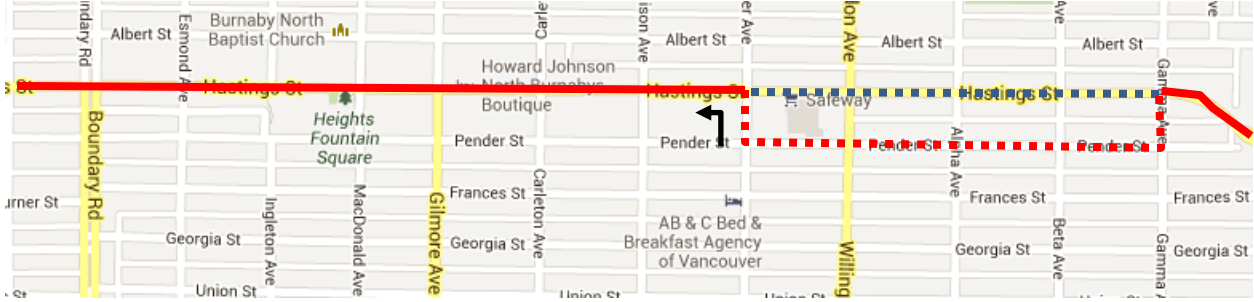

Remembrance Day Detour Map

160 Kootenay Loop: Regular route to Hastings & Gamma, then via Gamma, Pender, Rosser, Hastings, regular route.

| | |
|----------------|--|
| Regular route |  |
| Portion missed |  |
| Detour portion |  |