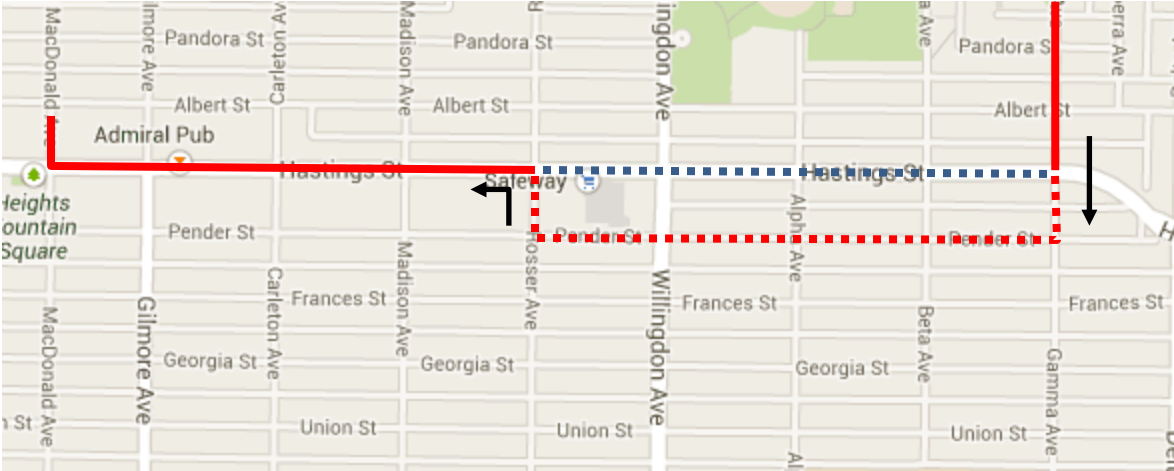

Remembrance Day Detour Map

132 Hastings: Regular route to Hastings & Gamma, then via Gamma, Pender, Rosser, Hastings, regular route.

Regular route	
Portion missed	
Detour portion	