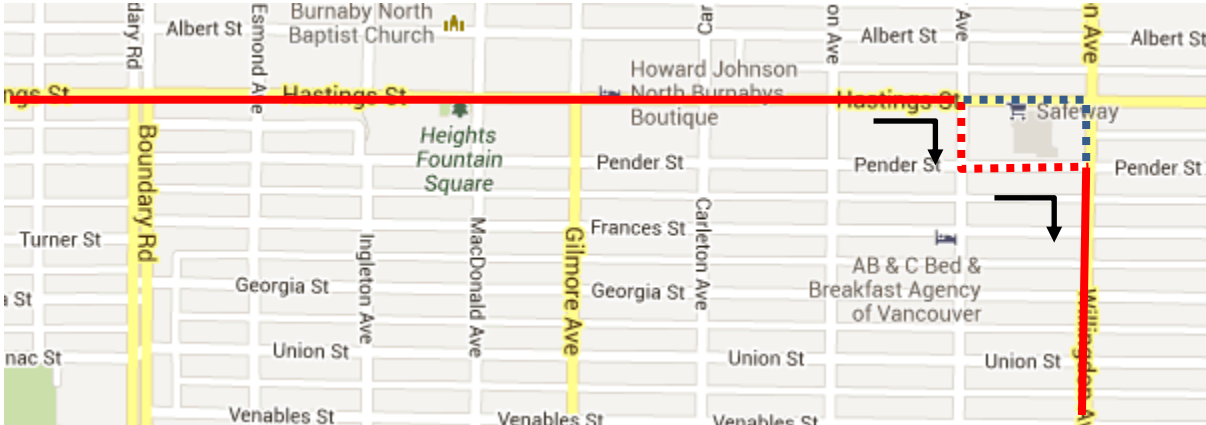

Remembrance Day Detour Map

130 Metrotown: Regular route to Hastings & Rosser, then via Rosser, Pender, Willingdon, regular route.

Regular route	
Portion missed	
Detour portion	