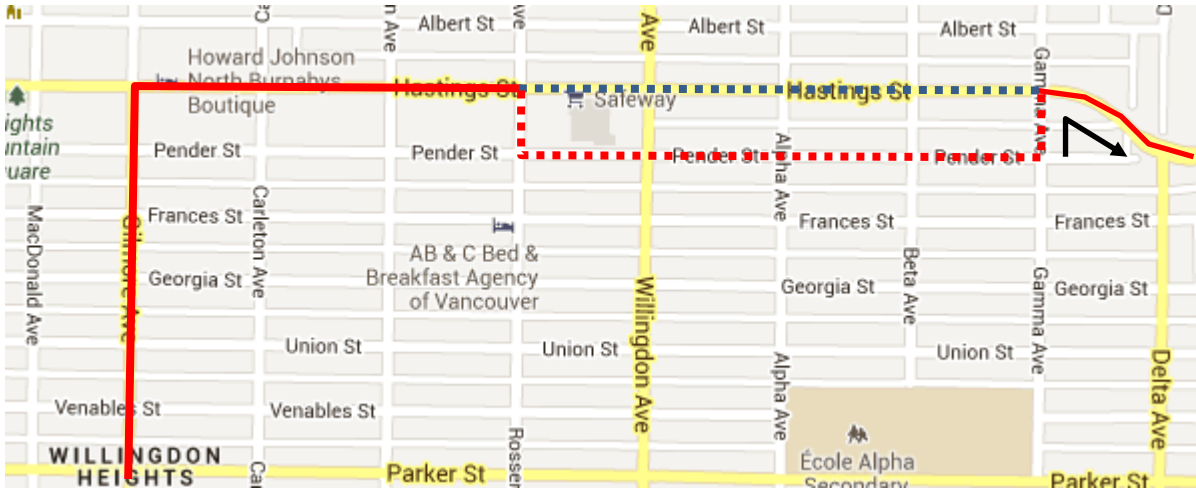

Remembrance Day Detour Map

129 Holdom Stn: Regular route to Hastings & Rosser, then via Rosser, Pender, Gamma, Hastings, regular route.

Regular route	
Portion missed	
Detour portion	