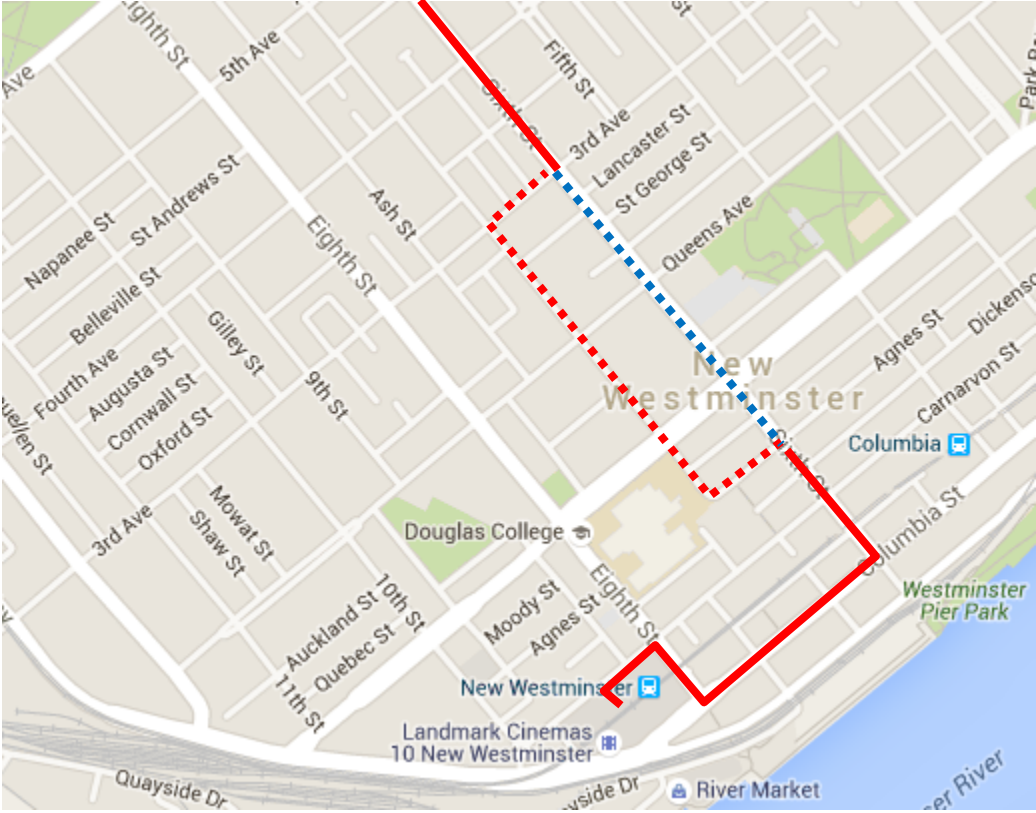

Remembrance Day Detour Map

106 New West Stn: Regular route to 6 St & 3 Ave then 3 Ave, 7 St, Agnes, 6 St then regular route.

Regular route	
Portion missed	
Detour portion	