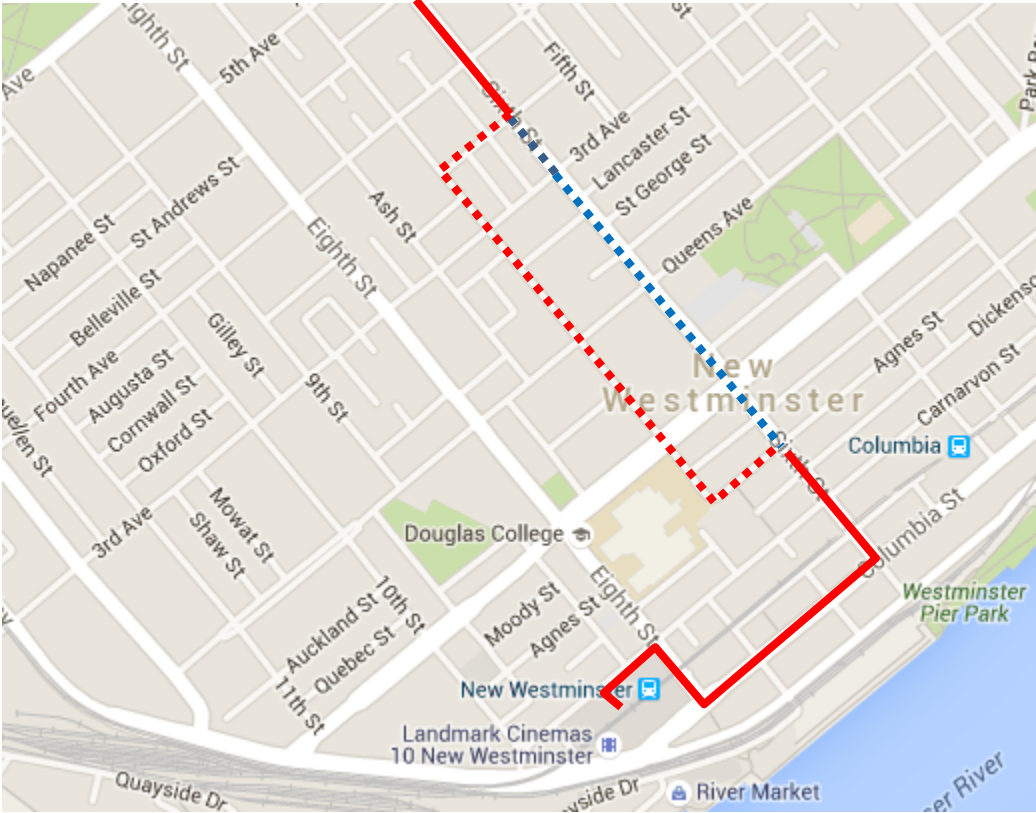

Remembrance Day Detour Map

106 Edmonds Stn: Regular route to 6 St & Agnes then via Agnes, 7 St, Blackford, 6 St then regular route.

Regular route	
Portion missed	
Detour portion	