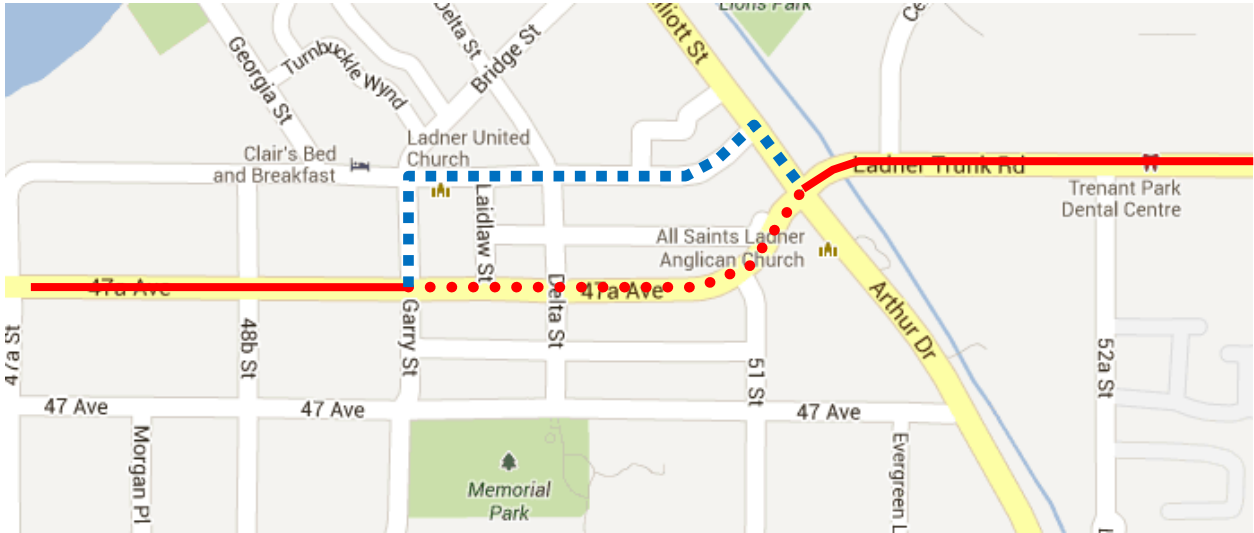

Ladner Village Celebration Detour Map

616 Ladner Exchange: Regular route to 47A Ave & Garry, then continue 47A, Ladner Trunk, regular route.

Regular route	
Portion missed	
Detour portion	