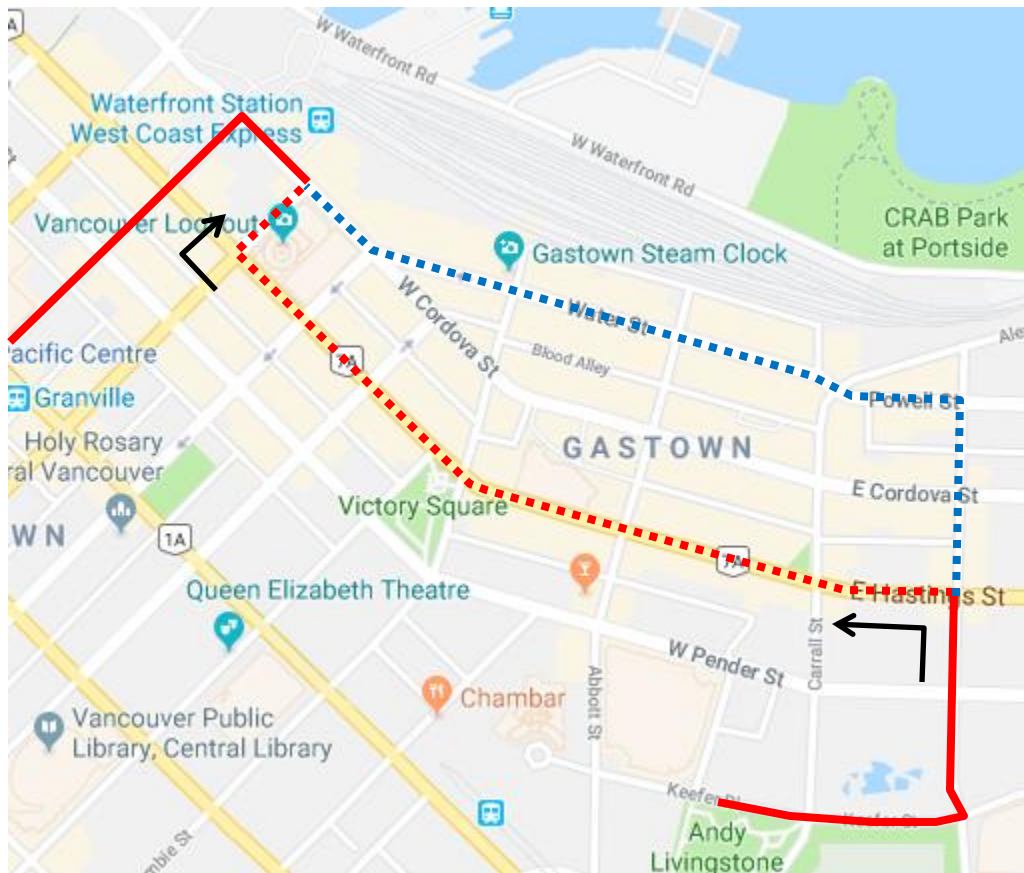

Gastown Yule Duel Detour

50 S False Creek via Granville Island: Regular route to Columbia and Hastings, then via Hastings, Seymour, Cordova, regular route.

| | |
|----------------|--|
| Regular route |  |
| Portion missed |  |
| Detour portion |  |